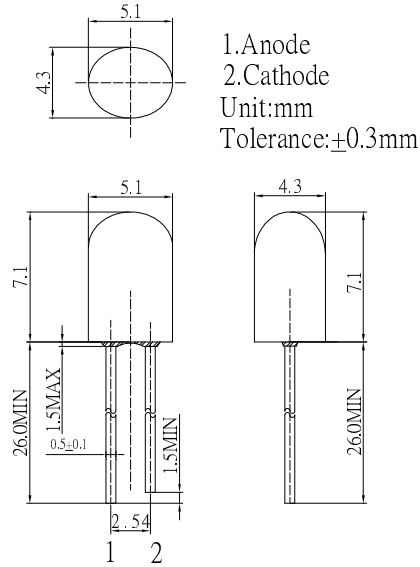

■Outline Dimension

■Absolute Maximum Rating

(Ta=25°C)

Item	Symbol	Value	Unit
DC Forward Current	I _F	50	mA
Pulse Forward Current*	I _{FP}	120	mA
Reverse Voltage	V _R	5	V
Power Dissipation	P _D	120	mW
Operating Temperature	Topr	-40~ +85	°C
Storage Temperature	Tstg	-40 ~ +100	°C
Lead Soldering Temperature	Tsol	260°C/5sec	-

*Pulse width Max.10ms , Duty ratio max 1/10

■Directivity

■Electrical -Optical Characteristics

(Ta=25°C)

Item	Symbol	Condition	Min.	Typ.	Max.	Unit
DC Forward Voltage	V _F	I _F =20mA	1.8	2.1	2.4	V
DC Reverse Current	I _R	V _R =5V	-	-	10	μA
Domi. Wavelength*	λ _D	I _F =20mA	620	625	630	nm
Luminous Intensity*	I _v	I _F =20mA	2180	3000	-	mcd
50% Power Angle	2θ _{1/2}	I _F =20mA	-	100/40	-	deg