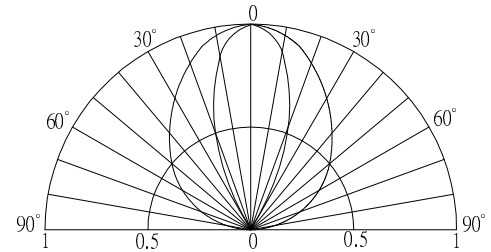

■Outline Dimension

■Absolute Maximum Rating

(Ta=25°C)

Item	Symbol	Value	Unit
DC Forward Current	I _F	50	mA
Pulse Forward Current*	I _{FP}	120	mA
Reverse Voltage	V _R	5	V
Power Dissipation	P _D	120	mW
Operating Temperature	Topr	-40~ +85	°C
Storage Temperature	Tstg	-40 ~ +100	°C
Lead Soldering Temperature	Tsol	260°C/5sec	-

*Pulse width Max.10ms , Duty ratio max 1/10

■Directivity

■Electrical -Optical Characteristics

(Ta=25°C)

Item	Symbol	Condition	Min.	Typ.	Max.	Unit
DC Forward Voltage	V _F	I _F =20mA	1.8	2.1	2.4	V
DC Reverse Current	I _R	V _R =5V	-	-	10	μA
Domi. Wavelength*	λ _D	I _F =20mA	620	625	630	nm
Luminous Intensity*	I _v	I _F =20mA	2180	3000	-	mcd
50% Power Angle	2θ _{1/2}	I _F =20mA	-	100/40	-	deg