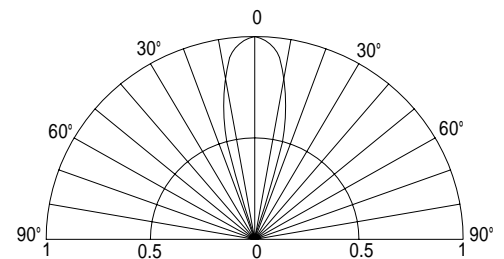

■Features

- High Luminous LEDs
- 3mm Round Standard Directivity
- Superior Weather-resistance
- UV Resistant Epoxy
- White Diffused Type

■Applications

- Toys
- Games
- Audio
- Other Lighting

■Outline Dimension

*Pulse width Max.10ms Duty ratio max 1/10

■Directivity

■Electrical -Optical Characteristics

(Ta=25 °C)

Item	Symbol	Condition	Min.	Typ.	Max.	Unit
DC Forward Voltage	V _F (Red)	I _F =20mA	1.8	2.1	2.6	V
DC Forward Voltage	V _F (Blue)	I _F =20mA	2.9	3.1	3.6	V
DC Reverse Current	I _R	V _R =5V	-	-	10	μA
Domi. Wavelength*	λ _D (Red)	I _F =20mA	620	625	630	nm
	λ _D (Blue)	I _F =20mA	465	470	475	nm
Luminous Intensity*	I _v (Red)	I _F =20mA	2180	3300	-	mcd
	I _v (Blue)	I _F =20mA	1200	1560	-	mcd
50% Power Angle	2θ _{1/2}	I _F =20mA	-	30	-	deg