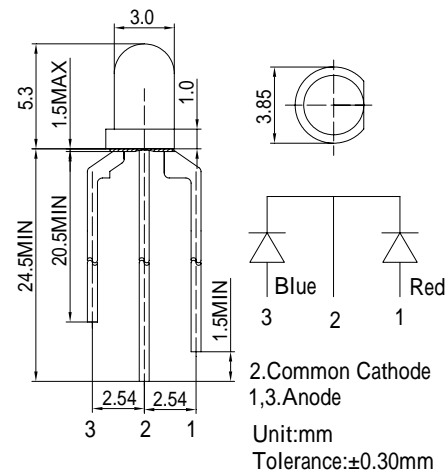

■Features

- High Luminous LEDs
- 3mm Round Standard Directivity
- Superior Weather-resistance
- UV Resistant Epoxy
- White Diffused Type

■Applications

- Toys
- Games
- Audio
- Other Lighting

■Outline Dimension

■Absolute Maximum Rating

(Ta=25 °C)

Item	Symbol	Value		Unit
		Red	Blue	
DC Forward Current	I _F	30	30	mA
Pulse Forward Current*	I _{FP}	100	100	mA
Reverse Voltage	V _R	5	5	V
Power Dissipation	P _D	78	108	mW
Operating Temperature	Topr	-30~ +85		
Storage Temperature	Tstg	-40 ~ +100		
Lead Soldering Temperature	Tsol	260 /5sec		-

*Pulse width Max.10ms Duty ratio max 1/10

■Directivity

■Electrical -Optical Characteristics

(Ta=25 °C)

Item	Symbol	Condition	Min.	Typ.	Max.	Unit
DC Forward Voltage	V _F (Red)	I _F =20mA	1.8	2.1	2.6	V
DC Forward Voltage	V _F (Blue)	I _F =20mA	2.9	3.1	3.6	V
DC Reverse Current	I _R	V _R =5V	-	-	10	μA
Domi. Wavelength*	λ _D (Red)	I _F =20mA	620	625	630	nm
	λ _D (Blue)	I _F =20mA	465	470	475	nm
Luminous Intensity*	I _v (Red)	I _F =20mA	2180	3300	-	mcd
	I _v (Blue)	I _F =20mA	1200	1560	-	mcd
50% Power Angle	2θ _{1/2}	I _F =20mA	-	30	-	deg