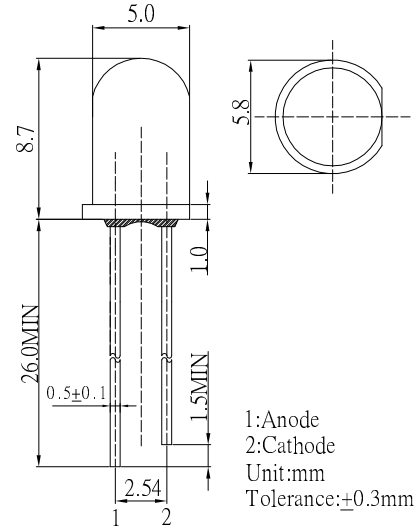

■ Features

- High Luminous LEDs
- 5mm Round Standard Directivity
- Superior Weather-resistance
- Flashing Type
- White Diffused Type

■ Applications

- Toys
- Games
- Audio
- Other Lighting

■ Outline Dimension

■ Absolute Maximum Rating

(Ta=25°C)

Item	Symbol	Value	Unit
Power Supply	Voltage	5	V
Operating Temperature	Topr	-30 ~ +85	°C
Storage Temperature	Tstg	-40 ~ +100	°C
Lead Soldering Temperature	Tsol	260°C/5sec	-

■ Directivity

■ Electrical -Optical Characteristics

(Ta=25°C)

Item	Symbol	Conditio	Min.	Typ.	Max.	Unit
DC Forward Voltage	V _{dd}	I _F =20mA	3.0	3.3	5.0	V
Oscillator Frequency*	F _{led}	I _F =20mA	-	1.8	-	Hz
Duty Cycle	Duty	I _F =20mA	-	1/2	-	-
Domi. Wavelength*	λ _D (Red)	I _F =20mA	620	625	630	nm
	λ _D (Blue)	I _F =20mA	465	470	475	nm
Luminous Intensity*	I _v (Red)	I _F =20mA	2500	3500	-	mcd
	I _v (Blue)	I _F =20mA	1000	1350	-	mcd
50% Power Angle	2θ _{1/2}	I _F =20mA	-	30	-	deg