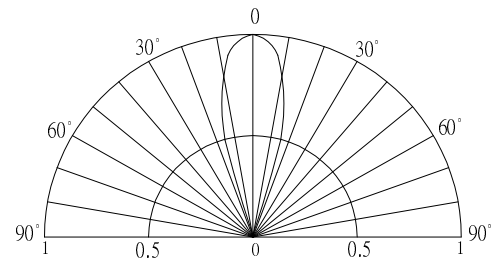

■ Features

- High Luminous LEDs
- 5mm Round Standard Directivity
- Superior Weather-resistance
- Flashing Type
- White Diffused Type

■ Applications

- Toys
- Games
- Audio
- Other Lighting

■ Outline Dimension

■ Directivity

■ Electrical -Optical Characteristics

(Ta=25°C)

Item	Symbol	Conditio	Min.	Typ.	Max.	Unit
DC Forward Voltage	V _{dd}	I _F =20mA	3.0	3.3	5.0	V
Oscillator Frequency*	F _{led}	I _F =20mA	-	1.8	-	Hz
Duty Cycle	Duty	I _F =20mA	-	1/2	-	-
Domi. Wavelength*	λ _D (Red)	I _F =20mA	620	625	630	nm
	λ _D (Blue)	I _F =20mA	465	470	475	nm
Luminous Intensity*	I _v (Red)	I _F =20mA	2500	3500	-	mcd
	I _v (Blue)	I _F =20mA	1000	1350	-	mcd
50% Power Angle	2θ _{1/2}	I _F =20mA	-	30	-	deg