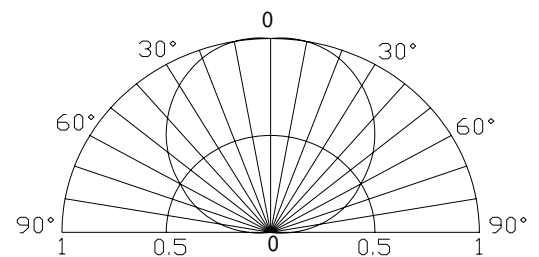

■Features

- High Luminous PLCC4 Top SMD LEDs
- 3.5x2.8x1.9mm Standard Directivity
- Superior Weather-resistance
- UV Resistant Silicone
- Water Clear Type

■Applications

- Toys
- Audio
- Games
- Other Lighting

■Outline Dimension

■Absolute Maximum Rating

(Ta=25)

Item	Symbol	Value		Unit
		Red	Blue	
DC Forward Current	I _F	30	30	mA
Pulse Forward Current*	I _{FP}	100	100	mA
Reverse Voltage	V _R	5	5	V
Power Dissipation	P _D	78	108	mW
Operating Temperature	Topr	-30 ~ +85		
Storage Temperature	Tstg	-40~ +100		
Lead Soldering Temperature	Tsol	260 /5sec		-

*Pulse width Max.10ms Duty ratio max 1/10

■Directivity

■Electrical -Optical Characteristics

(Ta=25)

Item	Symbol	Condition	Min.	Typ.	Max.	Unit
DC Forward Voltage	V _F (Red)	I _F =20mA	1.8	2.1	2.6	V
	V _F (Blue)	I _F =20mA	2.9	3.1	3.6	V
DC Reverse Current	I _R	V _R =5V	-	-	10	μA
Domi. Wavelength*	λ _D (Red)	I _F =20mA	620	625	630	nm
	λ _D (Blue)	I _F =20mA	465	470	475	nm
Luminous Intensity*	I _v (Red)	I _F =20mA	100	150	-	mcd
	I _v (Blue)	I _F =20mA	100	130	-	mcd
50% Power Angle	2θ _{1/2}	I _F =20mA	-	120	-	deg