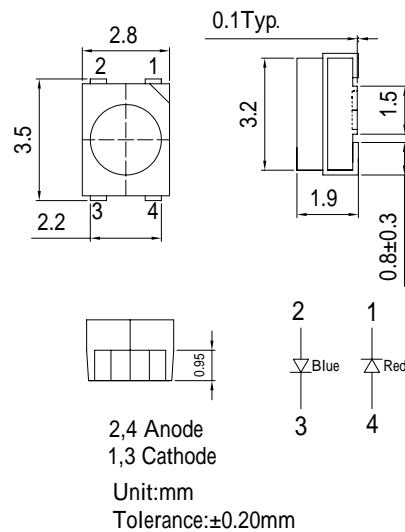

■Features

- High Luminous PLCC4 Top SMD LEDs
- 3.5x2.8x1.9mm Standard Directivity
- Superior Weather-resistance
- UV Resistant Silicone
- Water Clear Type

■Applications

- Toys
- Audio
- Games
- Other Lighting

■Outline Dimension

■Absolute Maximum Rating

(Ta=25)

Item	Symbol	Value		Unit
		Red	Blue	
DC Forward Current	I _F	30	30	mA
Pulse Forward Current*	I _{FP}	100	100	mA
Reverse Voltage	V _R	5	5	V
Power Dissipation	P _D	78	108	mW
Operating Temperature	Topr	-30 ~ +85		
Storage Temperature	Tstg	-40~ +100		
Lead Soldering Temperature	Tsol	260 /5sec		-

*Pulse width Max.10ms Duty ratio max 1/10

■Directivity

■Electrical -Optical Characteristics

(Ta=25)

Item	Symbol	Condition	Min.	Typ.	Max.	Unit
DC Forward Voltage	V _F (Red)	I _F =20mA	1.8	2.1	2.6	V
	V _F (Blue)	I _F =20mA	2.9	3.1	3.6	V
DC Reverse Current	I _R	V _R =5V	-	-	10	μA
Domi. Wavelength*	λ _D (Red)	I _F =20mA	620	625	630	nm
	λ _D (Blue)	I _F =20mA	465	470	475	nm
Luminous Intensity*	I _v (Red)	I _F =20mA	100	150	-	mcd
	I _v (Blue)	I _F =20mA	100	130	-	mcd
50% Power Angle	2θ _{1/2}	I _F =20mA	-	120	-	deg