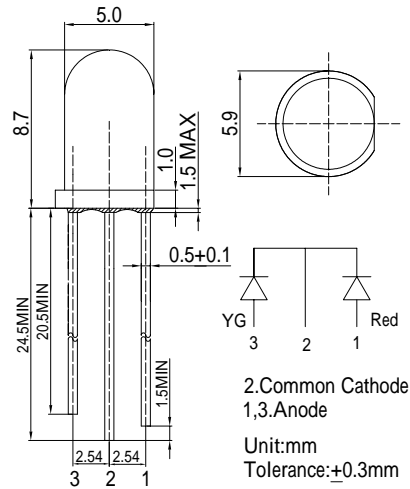

■Features

- High Luminous LEDs
- 5mm Round Standard Directivity
- Superior Weather-resistance
- UV Resistant Epoxy
- Water Clear Type

■Applications

- Toys
- Games
- Audio
- Other Lighting

■Outline Dimension

■Absolute Maximum Rating (Ta=25 °C)

Item	Symbol	Value		Unit
		Red	YG	
DC Forward Current	I_F	30	30	mA
Pulse Forward Current*	I_{FP}	100	100	mA
Reverse Voltage	V_R	5	5	V
Power Dissipation	P_D	78	78	mW
Operating Temperature	T_{opr}	-30~ +85		
Storage Temperature	T_{stg}	-40 ~ +100		
Lead Soldering Temperature	T_{sol}	260 /5sec		-

■Directivity

*Pulse width Max.10ms Duty ratio max 1/10

■Electrical -Optical Characteristics (Ta=25 °C)

Item	Symbol	Condition	Min.	Typ.	Max.	Unit
DC Forward Voltage	V_F (Red)	$I_F=20mA$	1.8	2.1	2.6	V
DC Forward Voltage	V_F (YG)	$I_F=20mA$	1.8	2.1	2.6	V
DC Reverse Current	I_R	$V_R=5V$	-	-	10	μA
Domi. Wavelength*	λ_D (Red)	$I_F=20mA$	620	625	630	nm
	λ_D (YG)	$I_F=20mA$	565	570	575	nm
Luminous Intensity*	I_v (Red)	$I_F=20mA$	1120	1560	-	mcd
	I_v (YG)	$I_F=20mA$	750	1100	-	mcd
50% Power Angle	$2\theta_{1/2}$	$I_F=20mA$	-	30	-	deg