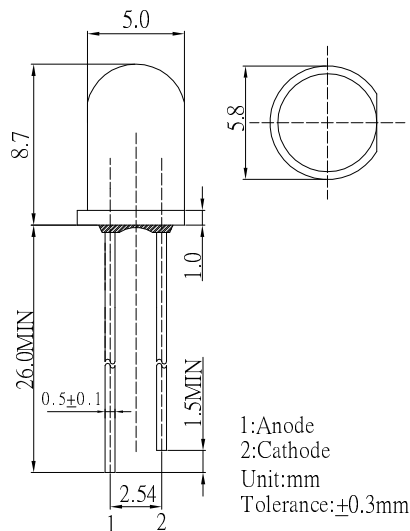

## ■ Features

- High Luminous LEDs
- 5mm Round Standard Directivity
- Superior Weather-resistance
- Flashing Type
- Water Clear Type

## ■ Outline Dimension