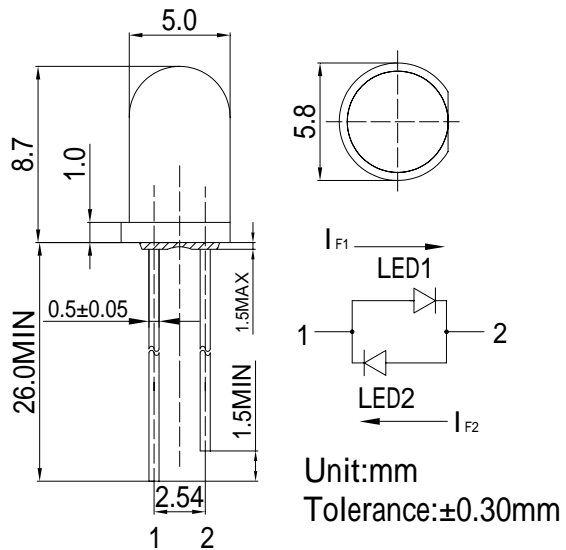

■Features

- High Luminous LEDs
- 5mm Round Standard Directivity
- Long Lifetime Operation
- Superior Weather-resistance
- UV Resistant Epoxy/ Water Clear Type
- AC LED

■Applications

- Toys
- Audio
- Games
- Other Lighting

■Outline Dimension

■Absolute Maximum Rating

(Ta=25 °C)

Item	Symbol	Value		Unit
		LED1	LED2	
DC Forward Current	I _F	30	30	mA
Pulse Forward Current*	I _{FP}	100	100	mA
Reverse Voltage	V _R	5	5	V
Power Dissipation	P _D	78	78	mW
Operating Temperature	T _{opr}	-30 ~ +85		
Storage Temperature	T _{stg}	-40 ~ +100		
Lead Soldering Temperature	T _{sol}	260 /5sec		-

■Directivity

*Pulse width Max.10ms Duty ratio max 1/10

■Electrical -Optical Characteristics

(Ta=25 °C)

Item	NO.	Symbol	Condition	Min.	Typ.	Max.	Unit
DC Forward Voltage	LED1	V _{F1}	I _{F1} =20mA	1.8	2.1	2.6	V
	LED2	V _{F2}	I _{F2} =20mA	1.8	2.1	2.6	V
Domi. Wavelength*	LED1	λ _{D1}	I _{F1} =20mA	620	625	630	nm
	LED2	λ _{D2}	I _{F2} =20mA	620	625	630	nm
Luminous Intensity*	LED1	I _{v1}	I _{F1} =20mA	4200	5800	-	mcd
	LED2	I _{v2}	I _{F2} =20mA	4200	5800	-	mcd
50% Power Angle	LED1	2θ _{1/2}	I _{F1} =20mA	-	15	-	deg
	LED2	2θ _{1/2}	I _{F2} =20mA	-	15	-	deg