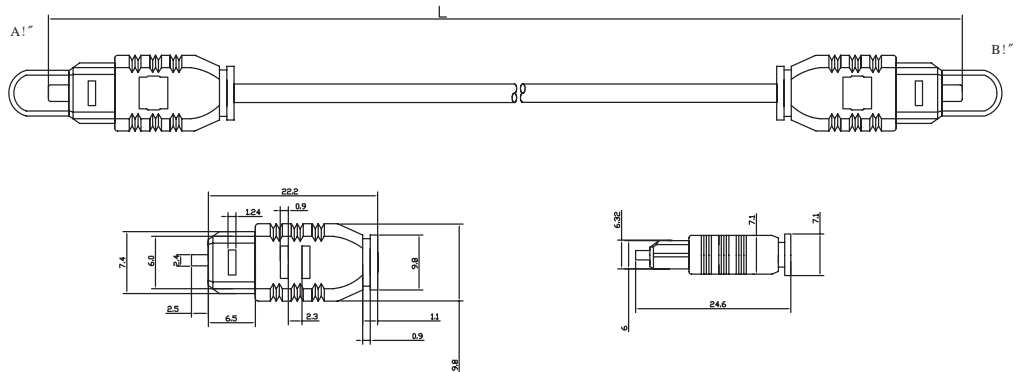

Technical Drawing:

* The specifications and pictures are subject to change without notice.
*All trade names referenced are the registered trademark of their respective owners.

RoHS
compliant