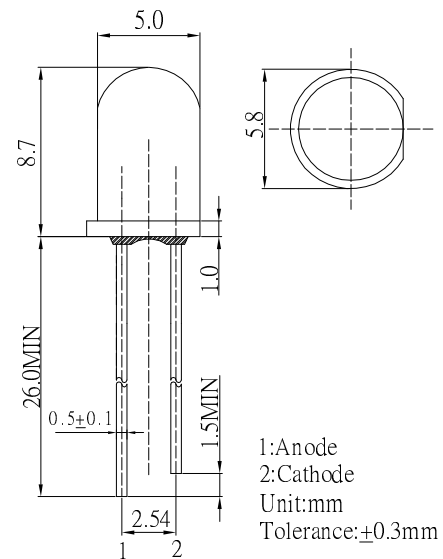

■ **Outline Dimension**

■ **Absolute Maximum Rating (Ta=25°C)**

Item	Symbol	Value	Unit
Oscillator Frequency	Fled	1.8	Hz
Power Supply	Voltage	4.5	V
Operating Temperature	Topr	-30 ~ +85	°C
Storage Temperature	Tstg	-40 ~ +100	°C
Lead Soldering Temperature	Tsol	260°C/5sec	-

*Pulse width Max.10ms Duty ratio max 1/10

■ **Directivity**

■ **Electrical -Optical Characteristics (Ta=25°C)**

Item	Symbol	Conditio	Min.	Typ.	Max.	Unit
DC Forward Voltage	V _{fd}	I _f =20mA	3.0	3.3	4.5	V
DC Reverse Current	I _r	V _r =5V	-	-	10	μA
Domi. Wavelength*	λ _D (Red)	I _f =20mA	620	625	630	nm
Chromaticity Coordinates*	x	I _f =20mA	-	0.31	-	
	y	I _f =20mA	-	0.34	-	
Luminous Intensity*	I _v (Red)	I _f =20mA	1120	1560	-	mcd
	I _v (White)	I _f =20mA	1120	1560	-	mcd
50% Power Angle	2θ _{1/2}	I _f =20mA	-	30	-	deg