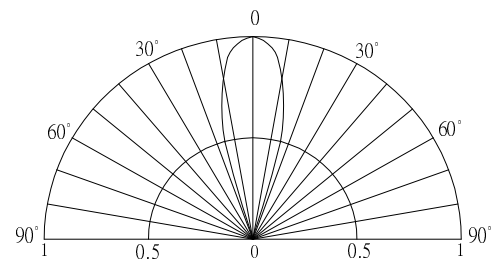

*Pulse width Max.10ms Duty ratio max 1/10

■ **Directivity**

■ **Electrical -Optical Characteristics (Ta=25°C)**

Item	Symbol	Conditio	Min.	Typ.	Max.	Unit
DC Forward Voltage	V _{fd}	I _f =20mA	3.0	3.3	4.5	V
DC Reverse Current	I _r	V _r =5V	-	-	10	μA
Domi. Wavelength*	λ _D (Red)	I _f =20mA	620	625	630	nm
Chromaticity Coordinates*	x	I _f =20mA	-	0.31	-	
	y	I _f =20mA	-	0.34	-	
Luminous Intensity*	I _v (Red)	I _f =20mA	1120	1560	-	mcd
	I _v (White)	I _f =20mA	1120	1560	-	mcd
50% Power Angle	2θ _{1/2}	I _f =20mA	-	30	-	deg