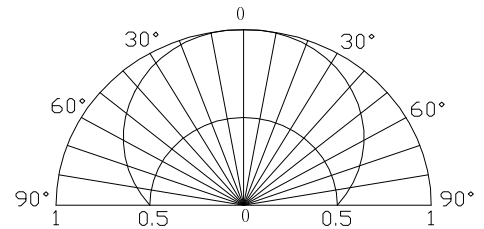

■ **Features**

- High Luminous LEDs
- 5mm rocket Standard Directivity
- Superior Weather-resistance
- Flashing Type
- Water Clear Type

■ **Applications**

- Toys
- Games
- Audio
- Other Lighting

■ **Outline Dimension**

■ **Directivity**

■ **Electrical -Optical Characteristics**

(Ta=25°C)

Item	Symbol	Conditio	Min.	Typ.	Max.	Unit
DC Forward Voltage	V _{dd}	I _F =20mA	3.8	4.5	5.0	V
Oscillator Frequency*	F _{led}	I _F =20mA	-	33	-	S
Duty Cycle	Duty	I _F =20mA	-	-	-	-
Domi. Wavelength*	λ _D (Red)	I _F =20mA	620	625	630	nm
	λ _D (Blue)	I _F =20mA	465	470	475	nm
	λ _D (Green)	I _F =20mA	520	525	530	nm
Luminous Intensity*	I _v (Red)	I _F =20mA	750	1120	-	mcd
	I _v (Blue)	I _F =20mA	500	750	-	mcd
	I _v (Green)	I _F =20mA	1120	1560	-	mcd
50% Power Angle	2θ _{1/2}	I _F =20mA	-	180	-	deg