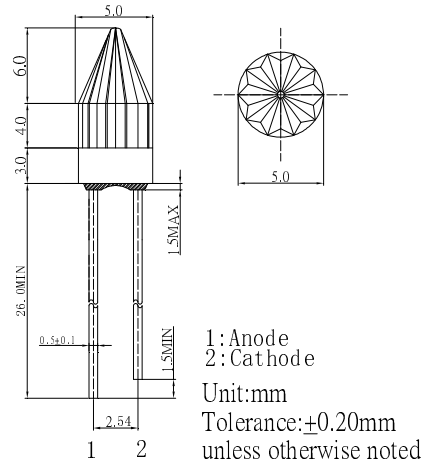

■ **Features**

- High Luminous LEDs
- 5mm rocket Standard Directivity
- Superior Weather-resistance
- Flashing Type
- Water Clear Type

■ **Applications**

- Toys
- Games
- Audio
- Other Lighting

■ **Outline Dimension**

■ **Absolute Maximum Rating**

(Ta=25°C)

Item	Symbol	Value	Unit
Power Supply	Voltage	5	V
Operating Temperature	Topr	-30 ~ +85	°C
Storage Temperature	Tstg	-40~ +100	°C
Lead Soldering Temperature	Tsol	260°C/5sec	-

■ **Directivity**

■ **Electrical -Optical Characteristics**

(Ta=25°C)

Item	Symbol	Conditio	Min.	Typ.	Max.	Unit
DC Forward Voltage	V _{dd}	I _F =20mA	3.8	4.5	5.0	V
Oscillator Frequency*	F _{led}	I _F =20mA	-	33	-	S
Duty Cycle	Duty	I _F =20mA	-	-	-	-
Domi. Wavelength*	λ _D (Red)	I _F =20mA	620	625	630	nm
	λ _D (Blue)	I _F =20mA	465	470	475	nm
	λ _D (Green)	I _F =20mA	520	525	530	nm
Luminous Intensity*	I _v (Red)	I _F =20mA	750	1120	-	mcd
	I _v (Blue)	I _F =20mA	500	750	-	mcd
	I _v (Green)	I _F =20mA	1120	1560	-	mcd
50% Power Angle	2θ _{1/2}	I _F =20mA	-	180	-	deg