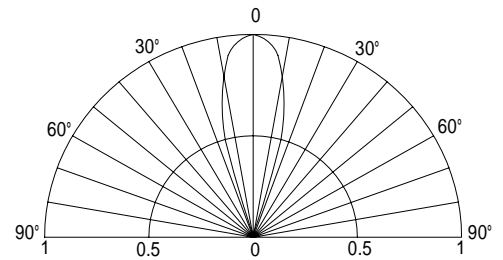

■ Directivity

■ Electrical -Optical Characteristics

(Ta=25 °C)

Item	Symbol	Conditio	Min.	Typ.	Max.	Unit
DC Forward Voltage	V_{dd}	I_F=20mA	3.8	4.5	5.0	V
Oscillator Frequency*	F_{led}	I_F=20mA	-	33	-	S
Duty Cycle	Duty	I_F=20mA	-	-	-	-
Domi. Wavelength*	λ_D (Red)	I_F=20mA	620	625	630	nm
	λ_D (Blue)	I_F=20mA	465	470	475	nm
	λ_D (Green)	I_F=20mA	520	525	530	nm
Luminous Intensity*	I_v(Red)	I_F=20mA	7000	8400	-	mcd
	I_v(Blue)	I_F=20mA	3000	4000	-	mcd
	I_v(Green)	I_F=20mA	12000	14400	-	mcd
50% Power Angle	2θ_{1/2}	I_F=20mA	-	30	-	deg

*1 Tolerance of dominant wavelength is ±1nm

*2 Tolerance of luminous intensity is ±15%

*3 Tolerance of Frequency is ±20%