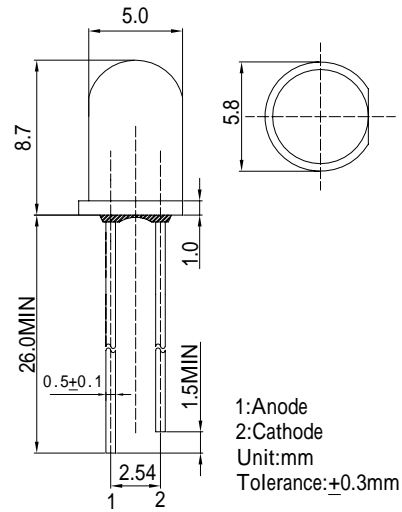

Features

- High Luminous LEDs
- 5mm Round Standard Directivity
- Superior Weather-resistance
- Flashing Type
- Water Clear Type

Applications

- Toys
- Games
- Audio
- Other Lighting

Outline Dimension

■ Absolute Maximum Rating

(Ta=25 °C)

Item	Symbol	Value	Unit
Power Supply	Voltage	5	V
Operating Temperature	Topr	-30 ~ +85	
Storage Temperature	Tstg	-40 ~ +100	
Lead Soldering Temperature	Tsol	260 /5sec	-

■ Directivity

■ Electrical -Optical Characteristics

(Ta=25 °C)

Item	Symbol	Conditio	Min.	Typ.	Max.	Unit
DC Forward Voltage	V _{dd}	I _F =20mA	3.8	4.5	5.0	V
Oscillator Frequency*	F _{led}	I _F =20mA	-	33	-	S
Duty Cycle	Duty	I _F =20mA	-	-	-	-
Domi. Wavelength*	λ _D (Red)	I _F =20mA	620	625	630	nm
	λ _D (Blue)	I _F =20mA	465	470	475	nm
	λ _D (Green)	I _F =20mA	520	525	530	nm
Luminous Intensity*	I _v (Red)	I _F =20mA	7000	8400	-	mcd
	I _v (Blue)	I _F =20mA	3000	4000	-	mcd
	I _v (Green)	I _F =20mA	12000	14400	-	mcd
50% Power Angle	2θ _{1/2}	I _F =20mA	-	30	-	deg