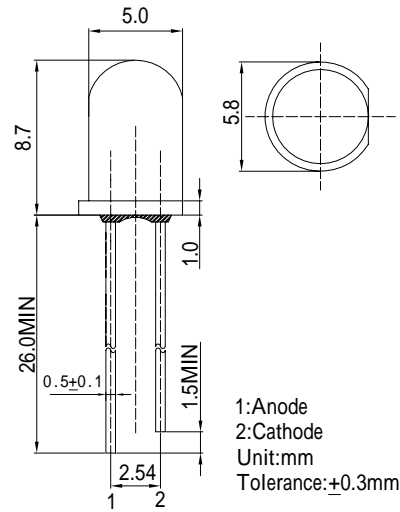

Features

- High Luminous LEDs
- 5mm Round Standard Directivity
- Superior Weather-resistance
- Flashing Type
- White Diffused Type

Applications

- Toys
- Games
- Audio
- Other Lighting

Outline Dimension

■ Absolute Maximum Rating

(Ta=25 °C)

Item	Symbol	Value	Unit
Power Supply	Voltage	5	V
Operating Temperature	Topr	-30 ~ +85	
Storage Temperature	Tstg	-40 ~ +100	
Lead Soldering Temperature	Tsol	260 /5sec	-

■ Directivity

■ Electrical -Optical Characteristics

(Ta=25 °C)

Item	Symbol	Conditio	Min.	Typ.	Max.	Unit
DC Forward Voltage	V _{dd}	I _F =20mA	3.8	4.5	5.0	V
Oscillator Frequency*	F _{led}	I _F =20mA	-	33	-	S
Duty Cycle	Duty	I _F =20mA	-	-	-	-
Domi. Wavelength*	λ _D (Red)	I _F =20mA	620	625	630	nm
	λ _D (Blue)	I _F =20mA	465	470	475	nm
	λ _D (Green)	I _F =20mA	520	525	530	nm
Luminous Intensity*	I _v (Red)	I _F =20mA	3000	4000	-	mcd
	I _v (Blue)	I _F =20mA	1560	2180	-	mcd
	I _v (Green)	I _F =20mA	5800	7000	-	mcd
50% Power Angle	2θ _{1/2}	I _F =20mA	-	30	-	deg