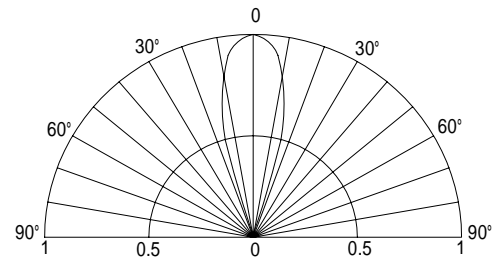

■ Directivity

■ Electrical -Optical Characteristics

(Ta=25 °C)

Item	Symbol	Conditio	Min.	Typ.	Max.	Unit
DC Forward Voltage	V_{dd}	I_F=20mA	3.8	4.5	5.0	V
Oscillator Frequency*	F_{led}	I_F=20mA	-	33	-	S
Duty Cycle	Duty	I_F=20mA	-	-	-	-
Domi. Wavelength*	λ_D (Red)	I_F=20mA	620	625	630	nm
	λ_D (Blue)	I_F=20mA	465	470	475	nm
	λ_D (Green)	I_F=20mA	520	525	530	nm
Luminous Intensity*	I_v(Red)	I_F=20mA	3000	4000	-	mcd
	I_v(Blue)	I_F=20mA	1560	2180	-	mcd
	I_v(Green)	I_F=20mA	5800	7000	-	mcd
50% Power Angle	2θ_{1/2}	I_F=20mA	-	30	-	deg

*1 Tolerance of dominant wavelength is ±1nm

*2 Tolerance of luminous intensity is ±15%

*3 Tolerance of Frequency is ±20%