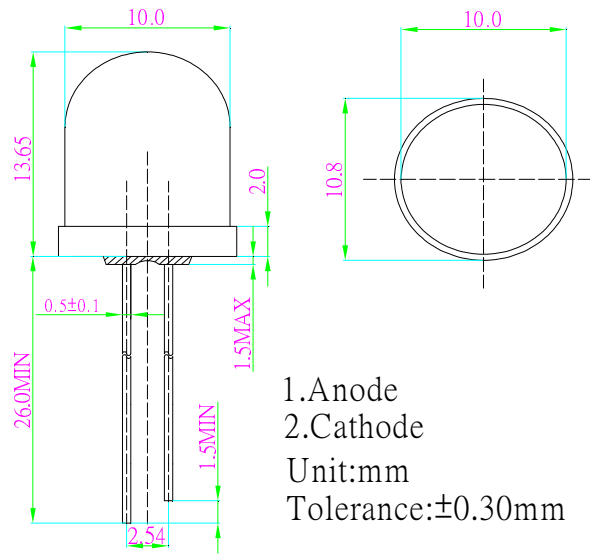

■ **Features**

- High Luminous LEDs
- 10mm Round Standard Directivity
- Superior Weather-resistance
- Flashing Type
- Water Clear Type

■ **Applications**

- Toys
- Games
- Audio
- Other Lighting

■ **Outline Dimension**

■ **Absolute Maximum Rating**

(Ta=25°C)

Item	Symbol	Value	Unit
Power Supply	Voltage	5	V
Operating Temperature	Topr	-30 ~ +85	°C
Storage Temperature	Tstg	-40~ +100	°C
Lead Soldering Temperature	Tsol	260°C/5sec	-

■ **Directivity**

■ **Electrical -Optical Characteristics**

(Ta=25°C)

Item	Symbol	Conditio	Min.	Typ.	Max.	Unit
DC Forward Voltage	V _{dd}	I _F =20mA	3.8	4.5	5.0	V
Oscillator Frequency*	F _{led}	I _F =20mA	-	33	-	S
Duty Cycle	Duty	I _F =20mA	-	-	-	-
Domi. Wavelength*	λ _D (Red)	I _F =20mA	620	625	630	nm
	λ _D (Blue)	I _F =20mA	465	470	475	nm
	λ _D (Green)	I _F =20mA	520	525	530	nm
Luminous Intensity*	I _v (Red)	I _F =20mA	7000	8400	-	mcd
	I _v (Blue)	I _F =20mA	3000	4200	-	mcd
	I _v (Green)	I _F =20mA	12000	14400	-	mcd
50% Power Angle	2θ _{1/2}	I _F =20mA	-	30	-	deg