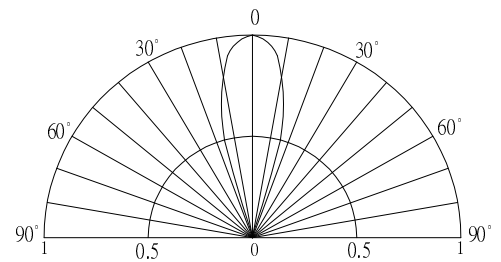

■ **Features**

- High Luminous LEDs
- 10mm Round Standard Directivity
- Superior Weather-resistance
- Flashing Type
- Water Clear Type

■ **Applications**

- Toys
- Games
- Audio
- Other Lighting

■ **Outline Dimension**

■ **Directivity**

■ **Electrical -Optical Characteristics**

(Ta=25°C)

Item	Symbol	Conditio	Min.	Typ.	Max.	Unit
DC Forward Voltage	V _{dd}	I _F =20mA	3.8	4.5	5.0	V
Oscillator Frequency*	F _{led}	I _F =20mA	-	33	-	S
Duty Cycle	Duty	I _F =20mA	-	-	-	-
Domi. Wavelength*	λ _D (Red)	I _F =20mA	620	625	630	nm
	λ _D (Blue)	I _F =20mA	465	470	475	nm
	λ _D (Green)	I _F =20mA	520	525	530	nm
Luminous Intensity*	I _v (Red)	I _F =20mA	7000	8400	-	mcd
	I _v (Blue)	I _F =20mA	3000	4200	-	mcd
	I _v (Green)	I _F =20mA	12000	14400	-	mcd
50% Power Angle	2θ _{1/2}	I _F =20mA	-	30	-	deg