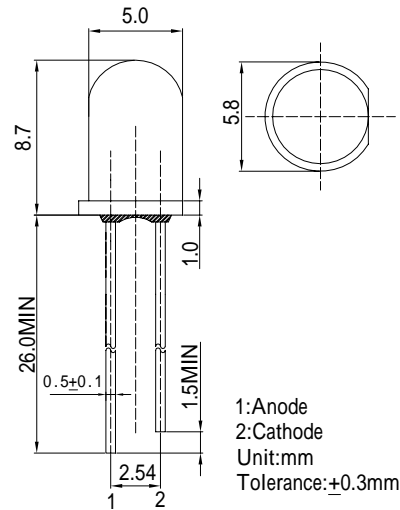

Features

- High Luminous LEDs
- 5mm Round Standard Directivity
- Superior Weather-resistance
- Flashing Type
- White Diffused Type

Applications

- Toys
- Games
- Audio
- Other Lighting

Outline Dimension

■Absolute Maximum Rating

(Ta=25)

Item	Symbol	Value	Unit
Power Supply	Voltage	5	V
Operating Temperature	Topr	-30 ~ +85	
Storage Temperature	Tstg	-40~ +100	
Lead Soldering Temperature	Tsol	260 /5sec	-

■Directivity

■Electrical -Optical Characteristics

(Ta=25)

Item	Symbol	Conditio	Min.	Typ.	Max.	Unit
DC Forward Voltage	Vdd	I _F =20mA	3.8	4.5	5.0	V
Oscillator Frequency*	Fled	I _F =20mA	-	12	-	S
Duty Cycle	Duty	I _F =20mA	-	-	-	-
Domi. Wavelength*	λ _D (Red)	I _F =20mA	620	625	630	nm
	λ _D (Blue)	I _F =20mA	465	470	475	nm
	λ _D (Green)	I _F =20mA	520	525	530	nm
Luminous Intensity*	I _v (Red)	I _F =20mA	3000	4000	-	mcd
	I _v (Blue)	I _F =20mA	1560	2180	-	mcd
	I _v (Green)	I _F =20mA	5800	7000	-	mcd
50% Power Angle	2θ _{1/2}	I _F =20mA	-	30	-	deg