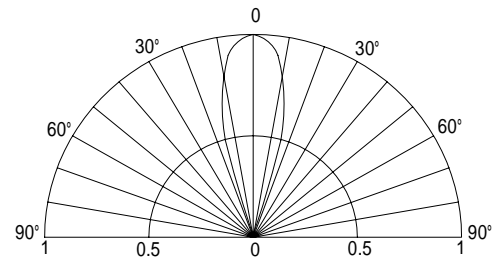

■Directivity

■Electrical -Optical Characteristics

(Ta=25)

Item	Symbol	Conditio	Min.	Typ.	Max.	Unit
DC Forward Voltage	Vdd	I_F=20mA	3.8	4.5	5.0	V
Oscillator Frequency*	Fled	I_F=20mA	-	12	-	S
Duty Cycle	Duty	I_F=20mA	-	-	-	-
Domi. Wavelength*	λ_D (Red)	I_F=20mA	620	625	630	nm
	λ_D (Blue)	I_F=20mA	465	470	475	nm
	λ_D (Green)	I_F=20mA	520	525	530	nm
Luminous Intensity*	I_v(Red)	I_F=20mA	3000	4000	-	mcd
	I_v(Blue)	I_F=20mA	1560	2180	-	mcd
	I_v(Green)	I_F=20mA	5800	7000	-	mcd
50% Power Angle	2θ_{1/2}	I_F=20mA	-	30	-	deg

*1 Tolerance of dominant wavelength is ±1nm

*2 Tolerance of luminous intensity is ±15%

*3 Tolerance of Frequency is ±20%