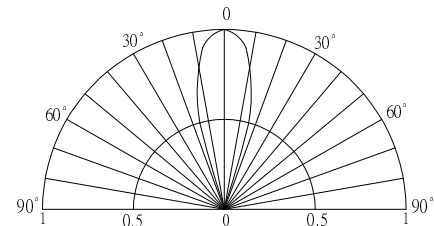

■ **Features**

- High Luminous Output
- 8mm Standard Directivity
- Superior Weather-resistance
- Water Clear Type
- Common Anode Type

■ **Applications**

- Toys
- Games
- Audio
- Other Lighting

■ **Outline Dimension**

*Pulse width Max.10ms Duty ratio max 1/10

■ **Directivity**

■ **Electrical -Optical Characteristics** (Ta=25°C)

Item	Symbol	Condition	Min.	Typ.	Max.	Unit
DC Forward Voltage	V _F (R)	I _F =20mA	1.8	2.1	2.6	V
	V _F (B/G)	I _F =20mA	2.9	3.1	3.6	V
DC Reverse Current	I _R	V _R =5V	-	-	10	μA
Domi. Wavelength	λ _D (Red)	I _F =20mA	620	625	630	nm
	λ _D (Green)	I _F =20mA	520	525	530	nm
	λ _D (Blue)	I _F =20mA	465	470	475	nm
Luminous Intensity	I _v (Red)	I _F =20mA	7000	8500	-	mcd
	I _v (Green)	I _F =20mA	10000	12000	-	mcd
	I _v (Blue)	I _F =20mA	3000	4000	-	mcd
50% Power Angle	2θ _{1/2}	I _F =20mA	-	30	-	deg