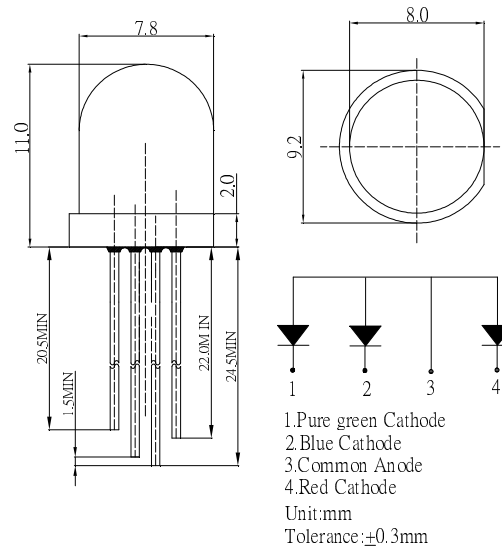

■ **Features**

- High Luminous Output
- 8mm Standard Directivity
- Superior Weather-resistance
- Water Clear Type
- Common Anode Type

■ **Applications**

- Toys
- Games
- Audio
- Other Lighting

■ **Outline Dimension**

■ **Absolute Maximum Rating** (Ta=25°C)

Item	Symbol	Value		Unit
		Red	Green/Blue	
DC Forward Current	I _F	30	30	mA
Pulse Forward Current*	I _{FP}	100	100	mA
Reverse Voltage	V _R	5	5	V
Power Dissipation	P _D	78	108	mW
Operating Temperature	T _{opr}	-30 ~ +85		°C
Storage Temperature	T _{stg}	-40 ~ +100		°C
Lead Soldering Temperature	T _{sol}	260 °C/5sec		-

*Pulse width Max.10ms Duty ratio max 1/10

■ **Directivity**

■ **Electrical -Optical Characteristics** (Ta=25°C)

Item	Symbol	Condition	Min.	Typ.	Max.	Unit
DC Forward Voltage	V _F (R)	I _F =20mA	1.8	2.1	2.6	V
	V _F (B/G)	I _F =20mA	2.9	3.1	3.6	V
DC Reverse Current	I _R	V _R =5V	-	-	10	μA
Domi. Wavelength	λ _D (Red)	I _F =20mA	620	625	630	nm
	λ _D (Green)	I _F =20mA	520	525	530	nm
	λ _D (Blue)	I _F =20mA	465	470	475	nm
Luminous Intensity	I _v (Red)	I _F =20mA	7000	8500	-	mcd
	I _v (Green)	I _F =20mA	10000	12000	-	mcd
	I _v (Blue)	I _F =20mA	3000	4000	-	mcd
50% Power Angle	2θ _{1/2}	I _F =20mA	-	30	-	deg