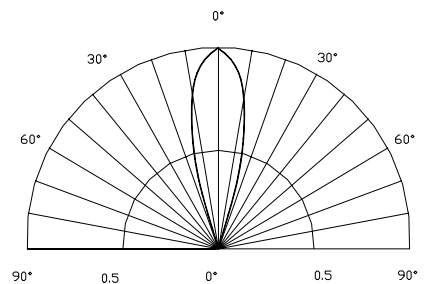

Directivity

*Pulse width Max.10ms Duty ratio max 1/10

Electrical -Optical Characteristics (Ta=25)

Item	Symbol	Condition	Min.	Typ.	Max.	Unit
Operating Voltage	Vdd	-	4.5	5.0	6.0	V
Operating Current	Iop	-	-	10	40	mA
Quiescent Current	Isb	-	-	1	5	uA
Driving Current	Iol	-	-	25	-	mA
Domi. Wavelength	λ_D(Red)	$I_F=20mA$	635	640	645	nm
	λ_D(Green)	$I_F=20mA$	520	525	530	nm
	λ_D(Blue)	$I_F=20mA$	465	470	475	nm
Luminous Intensity	Iv(Red)	$I_F=20mA$	1560	2180	3000	mcd
	Iv(Green)	$I_F=20mA$	4200	5800	7000	mcd
	Iv(Blue)	$I_F=20mA$	2180	3000	4200	mcd
50% Power Angle	$2\theta_{1/2}$	$I_F=20mA$	-	30	-	deg