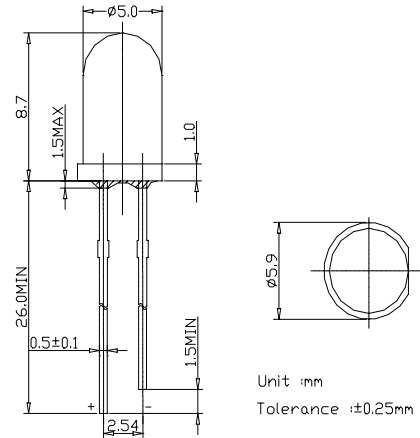

Features

High Luminous Output
Red/Pure Green/Blue Flash LED
Superior Weather-resistance
Water Clear Type

Applications

Toys
Games
Audio

Outline Dimension

Absolute Maximum Rating (Ta=25)

Item	Symbol	Value	Unit
Oscillator Frequency	Fled	0.8	Hz
Operating Temperature	Topr	-0 ~ +60	
Storage Temperature	Tstg	-40 ~ +100	
Lead Soldering Temperature	Tsol	260 /3sec	-