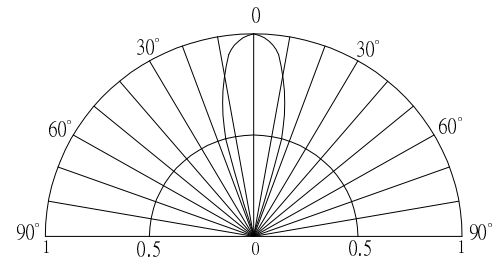

■ Features

- High Luminous LEDs
- 5mm Round Standard Directivity
- Superior Weather-resistance
- Flashing Type
- Water Clear Type

■ Applications

- Toys
- Games
- Audio
- Other Lighting

■ Outline Dimension

■ Directivity

■ Electrical -Optical Characteristics

(Ta=25°C)

Item	Symbol	Conditio	Min.	Typ.	Max.	Unit
DC Forward Voltage	V _{dd}	I _F =20mA	3.8	4.5	5.0	V
Oscillator Frequency*	F _{led}	I _F =20mA	-	12	-	S
Duty Cycle	Duty	I _F =20mA	-	-	-	-
Domi. Wavelength*	λ _D (Red)	I _F =20mA	620	625	630	nm
	λ _D (Blue)	I _F =20mA	465	470	475	nm
	λ _D (Green)	I _F =20mA	520	525	530	nm
Luminous Intensity*	I _v (Red)	I _F =20mA	1560	2180	-	mcd
	I _v (Blue)	I _F =20mA	1120	1560	-	mcd
	I _v (Green)	I _F =20mA	3000	4200	-	mcd
50% Power Angle	2θ _{1/2}	I _F =20mA	-	30	-	deg