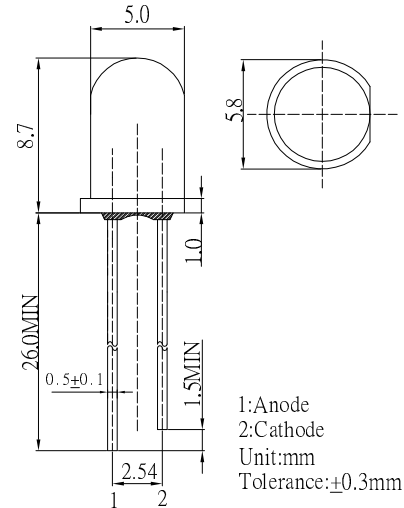

■ Features

- High Luminous LEDs
- 5mm Round Standard Directivity
- Superior Weather-resistance
- Flashing Type
- Water Clear Type

■ Applications

- Toys
- Games
- Audio
- Other Lighting

■ Outline Dimension

■ Absolute Maximum Rating

(Ta=25°C)

Item	Symbol	Value	Unit
Power Supply	Voltage	5	V
Operating Temperature	Topr	-30 ~ +85	°C
Storage Temperature	Tstg	-40 ~ +100	°C
Lead Soldering Temperature	Tsol	260°C / 5sec	-

■ Directivity

■ Electrical -Optical Characteristics

(Ta=25°C)

Item	Symbol	Conditio	Min.	Typ.	Max.	Unit
DC Forward Voltage	V _{dd}	I _F =20mA	3.8	4.5	5.0	V
Oscillator Frequency*	F _{led}	I _F =20mA	-	12	-	S
Duty Cycle	Duty	I _F =20mA	-	-	-	-
Domi. Wavelength*	λ _D (Red)	I _F =20mA	620	625	630	nm
	λ _D (Blue)	I _F =20mA	465	470	475	nm
	λ _D (Green)	I _F =20mA	520	525	530	nm
Luminous Intensity*	I _v (Red)	I _F =20mA	1560	2180	-	mcd
	I _v (Blue)	I _F =20mA	1120	1560	-	mcd
	I _v (Green)	I _F =20mA	3000	4200	-	mcd
50% Power Angle	2θ _{1/2}	I _F =20mA	-	30	-	deg