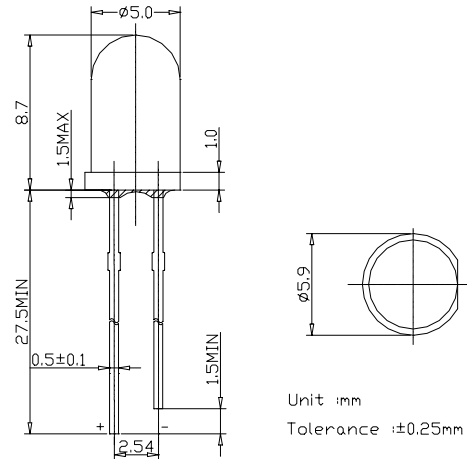

**■Features**

- High Power LEDs
- 5ø Standard Directivity
- Superior Weather-resistance
- UV Resistant Epoxy

**■Applications**

- Automotive Dashboard Lighting
- Back Lighting

**■Outline Dimension**

**■Absolute Maximum Rating**

(Ta=25 )

Item	Symbol	Value	Unit
DC Forward Current	$I_F$	30	mA
Pulse Forward Current*	$I_{FP}$	100	mA
Reverse Voltage	$V_R$	5	V
Power Dissipation	$P_D$	120	mW
Operating Temperature	$T_{opr}$	-30 ~ +80	
Storage Temperature	$T_{stg}$	-30 ~ +100	
Lead Soldering Temperature	$T_{sol}$	260 /3sec	-

\*Pulse width Max.10ms Duty ratio max 1/10

**■Directivity**

**■Electrical -Optical Characteristics**

(Ta=25 )

Item	Symbol	Condition	Min.	Typ.	Max.	Unit
DC Forward Voltage	$V_F$	$I_F=20mA$	2.8	3.4	4.0	V
DC Reverse Current	$I_R$	$V_R=5V$	-	-	30	$\mu A$
Domi. Wavelength	$\lambda_D$	$I_F=20mA$	465	470	475	nm
Luminous Intensity	$I_v$	$I_F=20mA$	7000	8400	10000	mcd
50% Power Angle	$2\theta_{1/2}$	$I_F=20mA$	-	15	-	deg