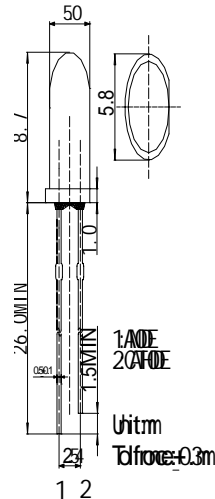

**■Features**

- High Power LEDs
- 5mm Standard Directivity
- Water Clear Type
- Flashing Type
- Superior Weather-resistance

**■Applications**

- Automotive Dashboard Lighting
- Traffic Signal Lamp

**■Outline Dimension**

\*Pulse width Max.10ms Duty ratio max 1/10

**■Directivity**

**■Electrical -Optical Characteristics**

(Ta=25 )

Item	Symbol	Condition	Min.	Typ.	Max.	Unit
Operating Voltage	Vdd	-	4.5	5.0	6.0	V
Operating Current	Iop	-	-	10	40	mA
Quiescent Current	Isb	-	-	1	5	uA
Driving Current	Iol	-	-	25	-	mA
Domi. Wavelength	$\lambda_D$	I <sub>F</sub> =20mA	465	470	475	nm
Luminous Intensity	I <sub>v</sub>	I <sub>F</sub> =20mA	1560	2180	3000	mcd
50% Power Angle	2 $\theta_{1/2}$	I <sub>F</sub> =20mA	-	30	-	deg