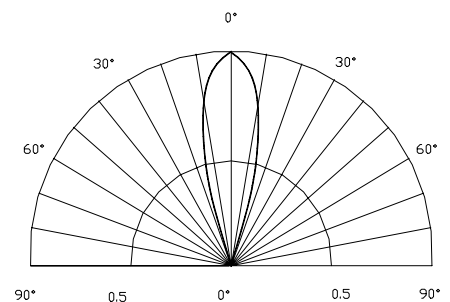

**■Features**

- High Power LEDs
- 5mm Standard Directivity
- Water Clear Type
- Flashing Type
- Superior Weather-resistance

**■Applications**

- Automotive Dashboard Lighting
- Traffic Signal Lamp

**■Outline Dimension**

\*Pulse width Max.10ms Duty ratio max 1/10

**■Directivity**

**■Electrical -Optical Characteristics**

(Ta=25 )

Item	Symbol	Condition	Min.	Typ.	Max.	Unit
Operating Voltage	Vdd	-	4.5	5.0	6.0	V
Operating Current	Iop	-	-	10	40	mA
Quiescent Current	Isb	-	-	1	5	uA
Driving Current	Iol	-	-	25	-	mA
Domi. Wavelength	$\lambda_D$	I <sub>F</sub> =20mA	465	470	475	nm
Luminous Intensity	I <sub>v</sub>	I <sub>F</sub> =20mA	1560	2180	3000	mcd
50% Power Angle	2 $\theta_{1/2}$	I <sub>F</sub> =20mA	-	30	-	deg