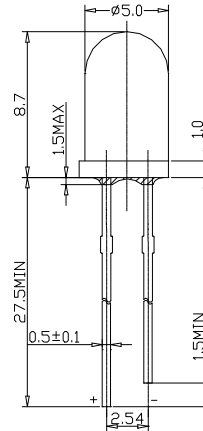

■Outline Dimension

Unit :mm
Tolerance :±0.25mm

■Absolute Maximum Rating

(Ta=25°C)

Item	Symbol	Value	Unit
DC Forward Current	I _F	50	mA
Pulse Forward Current*	I _{FP}	120	mA
Reverse Voltage	V _R	5	V
Power Dissipation	P _D	120	mW
Operating Temperature	Topr	-30~ +85	°C
Storage Temperature	Tstg	-40~ +100	°C
Lead Soldering Temperature	Tsol	260°C/5sec	-

■Directivity

*Pulse width Max.10ms Duty ratio max 1/10

■Electrical -Optical Characteristics

(Ta=25°C)

Item	Symbol	Condition	Min.	Typ.	Max.	Unit
DC Forward Voltage	V _F	I _F =20mA	1.8	2.0	2.4	V
DC Reverse Current	I _R	V _R =5V	-	-	10	μA
Domi. Wavelength	λ _D	I _F =20mA	565	570	575	nm
Luminous Intensity	I _v	I _F =20mA	3000	4200	-	mcd
50% Power Angle	2θ _{1/2}	I _F =20mA	-	15	-	deg