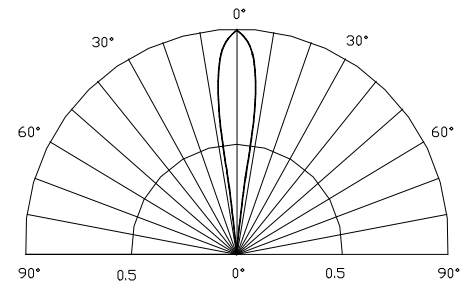

■Directivity

*Pulse width Max.10ms Duty ratio max 1/10

■Electrical -Optical Characteristics

(Ta=25°C)

Item	Symbol	Condition	Min.	Typ.	Max.	Unit
DC Forward Voltage	V _F	I _F =20mA	1.8	2.0	2.4	V
DC Reverse Current	I _R	V _R =5V	-	-	10	μA
Domi. Wavelength	λ _D	I _F =20mA	565	570	575	nm
Luminous Intensity	I _v	I _F =20mA	3000	4200	-	mcd
50% Power Angle	2θ _{1/2}	I _F =20mA	-	15	-	deg