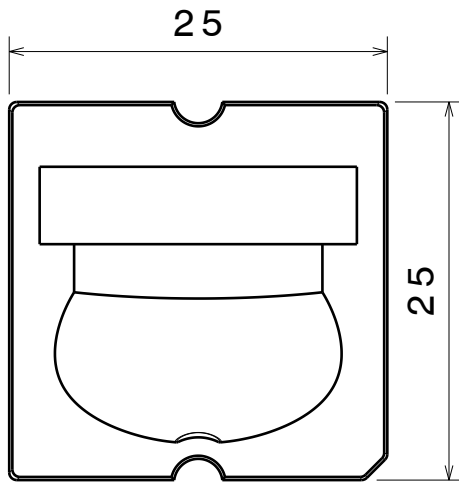

D

C

B

A

4

4

Isometric view

Bottom view

c/c

3

3

Front view

Left view

2

2

Top view

Tolerances if not otherwise shown
 According to DIN ISO 2768-1
 Linear measures:
 Up to 30mm class M, otherwise class C.
 According to DIN ISO 2768-2
 Form and position: class L

LEDiL Ledil Oy
 Salorankatu 10
 FIN 24240 SALO
 Finland

DRAWING TITLE

STRADA-SQ-FS

This drawing is the property
 of LEDiL Oy. It may not be
 reproduced, copied or
 communicated without a written
 agreement with LEDiL Oy."

SIZE	PART NUMBER
A4	-

SCALE	2:1	WEIGHT	- g	SHEET	1/1
-------	-----	--------	-----	-------	-----