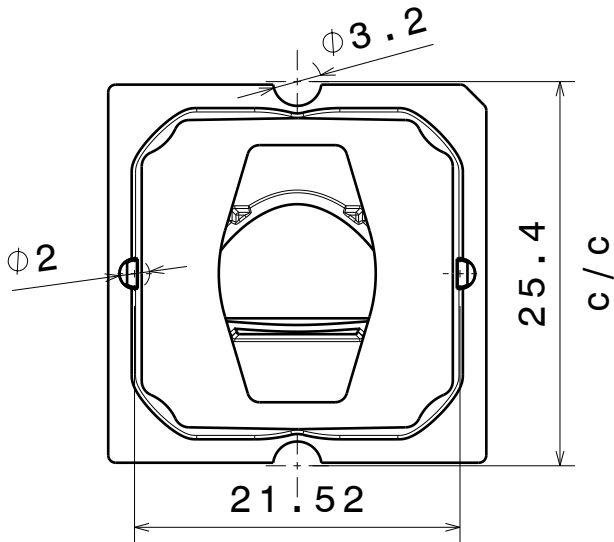

D

C

B

A

4

4

Isometric view

Bottom view

c/c

3

3

Front view

Left view

2

2

Top view

Tolerances if not otherwise shown
 According to DIN ISO 2768-1
 Linear measures:
 Up to 30mm class M, otherwise class C.
 According to DIN ISO 2768-2
 Form and position: class L

LEDiL Ledil Oy
 Salorankatu 10
 FIN 24240 SALO
 Finland

DRAWING TITLE

STRADA-SQ-FS

This drawing is the property
 of LEDiL Oy. It may not be
 reproduced, copied or
 communicated without a written
 agreement with LEDiL Oy."

SIZE	PART NUMBER
A4	-

SCALE	2:1	WEIGHT	- g	SHEET	1/1
-------	-----	--------	-----	-------	-----