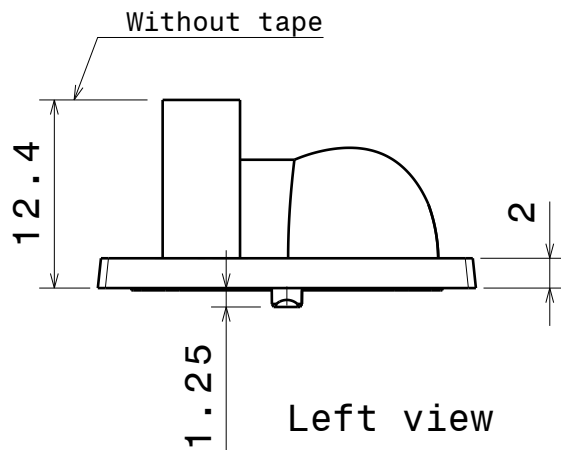

D

C

B

A

4

4

Isometric view

Bottom view

c/c

3

3

Front view

Left view

2

2

Top view

Tolerances if not otherwise shown
 According to DIN ISO 2768-1
 Linear measures:
 Up to 30mm class M, otherwise class C.
 According to DIN ISO 2768-2
 Form and position: class L

LEDiL Ledil Oy
 Salorankatu 10
 FIN 24240 SALO
 Finland

DRAWING TITLE

STRADA-SQ-FS

This drawing is the property
 of LEDiL Oy. It may not be
 reproduced, copied or
 communicated without a written
 agreement with LEDiL Oy."

SIZE	PART NUMBER
A4	-

SCALE	2:1	WEIGHT	- g	SHEET	1/1
-------	-----	--------	-----	-------	-----