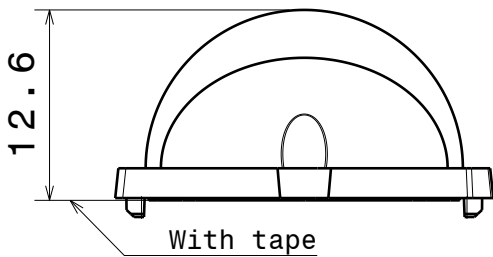

D

C

B

A

4

4

Isometric view

Bottom view

c/c

3

3

Front view

Left view

2

2

Top view

Tolerances if not otherwise shown
 According to DIN ISO 2768-1
 Linear measures:
 Up to 30mm class M, otherwise class C.
 According to DIN ISO 2768-2
 Form and position: class L

LEDiL Ledil Oy
 Salorankatu 10
 FIN 24240 SALO
 Finland

DRAWING TITLE

STRADA-SQ-FS

This drawing is the property
 of LEDiL Oy. It may not be
 reproduced, copied or
 communicated without a written
 agreement with LEDiL Oy."

SIZE	PART NUMBER
A4	-

SCALE	2:1	WEIGHT	- g	SHEET	1/1
-------	-----	--------	-----	-------	-----