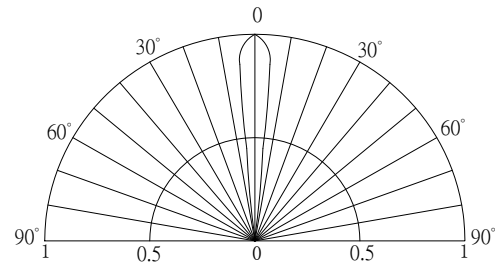

■Outline Dimension

1.Anode
2.Cathode
Unit:mm
Tolerance:±0.30mm

■Absolute Maximum Rating

(Ta=25°C)

Item	Symbol	Value	Unit
DC Forward Current	I _F	30	mA
Pulse Forward Current*	I _{FP}	100	mA
Reverse Voltage	V _R	5	V
Power Dissipation	P _D	108	mW
Operating Temperature	T _{opr}	-30 ~ +85	°C
Storage Temperature	T _{stg}	-40 ~ +100	°C
Lead Soldering Temperature	T _{sol}	260°C/5sec	-

■Directivity

*Pulse width Max.10ms Duty ratio max 1/10

■Electrical -Optical Characteristics

(Ta=25°C)

Item	Symbol	Condition	Min.	Typ.	Max.	Unit
DC Forward Voltage	V _F	I _F =20mA	2.9	3.1	3.6	V
DC Reverse Current	I _R	V _R =5V	-	-	10	μA
Peak Wavelength*	λ _p	I _F =20mA	400	405	410	nm
Radiant flux*	Φ _e	I _F =20mA	2.0	5.0	6.0	mW
Luminous Intensity*	I _v	I _F =20mA	330	500	-	mcd
50% Power Angle	2θ _{1/2}	I _F =20mA	-	8	-	deg