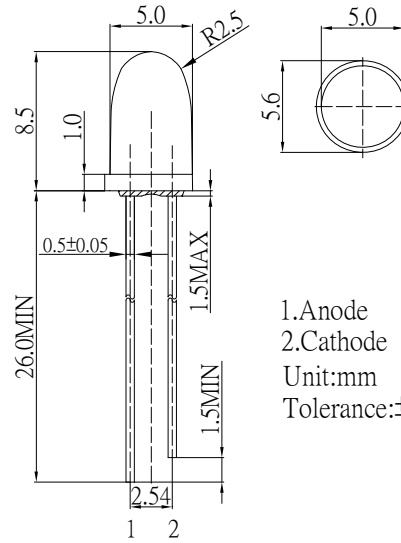

■Outline Dimension

1.Anode
2.Cathode
Unit:mm
Tolerance:±0.30mm

■Absolute Maximum Rating

(Ta=25°C)

Item	Symbol	Value	Unit
DC Forward Current	I _F	30	mA
Pulse Forward Current*	I _{FP}	100	mA
Reverse Voltage	V _R	5	V
Power Dissipation	P _D	108	mW
Operating Temperature	T _{opr}	-30 ~ +85	°C
Storage Temperature	T _{stg}	-40 ~ +100	°C
Lead Soldering Temperature	T _{sol}	260°C/5sec	-

■Directivity

*Pulse width Max.10ms Duty ratio max 1/10

■Electrical -Optical Characteristics

(Ta=25°C)

Item	Symbol	Condition	Min.	Typ.	Max.	Unit
DC Forward Voltage	V _F	I _F =20mA	2.9	3.1	3.6	V
DC Reverse Current	I _R	V _R =5V	-	-	10	μA
Peak Wavelength*	λ _p	I _F =20mA	400	405	410	nm
Radiant flux*	Φ _e	I _F =20mA	2.0	5.0	6.0	mW
Luminous Intensity*	I _v	I _F =20mA	330	500	-	mcd
50% Power Angle	2θ _{1/2}	I _F =20mA	-	8	-	deg