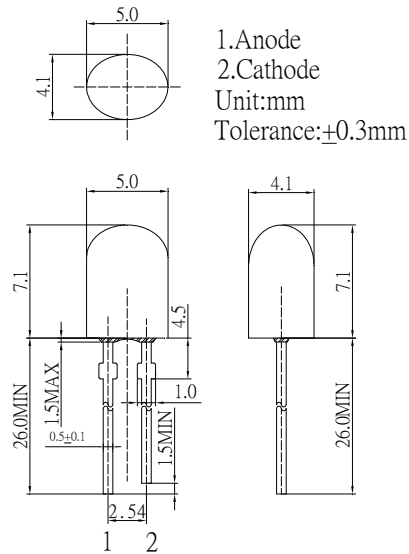

■Features

- High Luminous LEDs
- 5.0x4.1mm Standard Directivity
- Long Lifetime Operation
- Superior Weather-resistance
- UV Resistant Epoxy
- Water Clear Type

■Applications

- Counterfeit Detection
- NDT Crack Detection
- Fluid Leak Detection
- Forensic Science/Infection Control
- Other Lighting

■Outline Dimension

■Absolute Maximum Rating

(Ta=25°C)

Item	Symbol	Value	Unit
DC Forward Current	I _F	30	mA
Pulse Forward Current*	I _{FP}	100	mA
Reverse Voltage	V _R	5	V
Power Dissipation	P _D	108	mW
Operating Temperature	T _{opr}	-30 ~ +85	°C
Storage Temperature	T _{stg}	-40 ~ +100	°C
Lead Soldering Temperature	T _{sol}	260°C/5sec	-

*Pulse width Max.10ms Duty ratio max 1/10

■Directivity

■Electrical -Optical Characteristics

(Ta=25°C)

Item	Symbol	Condition	Min.	Typ.	Max.	Unit
DC Forward Voltage	V _F	I _F =20mA	2.9	3.1	3.6	V
DC Reverse Current	I _R	V _R =5V	-	-	10	μA
Peak Wavelength*	λ _p	I _F =20mA	400	405	410	nm
Radiant flux*	Φ _e	I _F =20mA	2.0	5.0	6.0	mW
Luminous Intensity*	I _v	I _F =20mA	150	250	-	mcd
50% Power Angle	2θ _{1/2}	I _F =20mA	-	70/40	-	deg