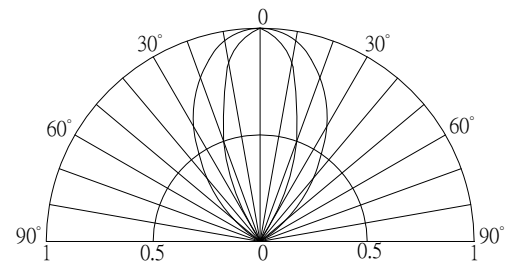

*Pulse width Max.10ms Duty ratio max 1/10

■Directivity

■Electrical -Optical Characteristics

(Ta=25°C)

Item	Symbol	Condition	Min.	Typ.	Max.	Unit
DC Forward Voltage	V _F	I _F =20mA	2.9	3.1	3.6	V
DC Reverse Current	I _R	V _R =5V	-	-	10	μA
Peak Wavelength*	λ _p	I _F =20mA	400	405	410	nm
Radiant flux*	Φ _e	I _F =20mA	2.0	5.0	6.0	mW
Luminous Intensity*	I _v	I _F =20mA	150	250	-	mcd
50% Power Angle	2θ _{1/2}	I _F =20mA	-	70/40	-	deg