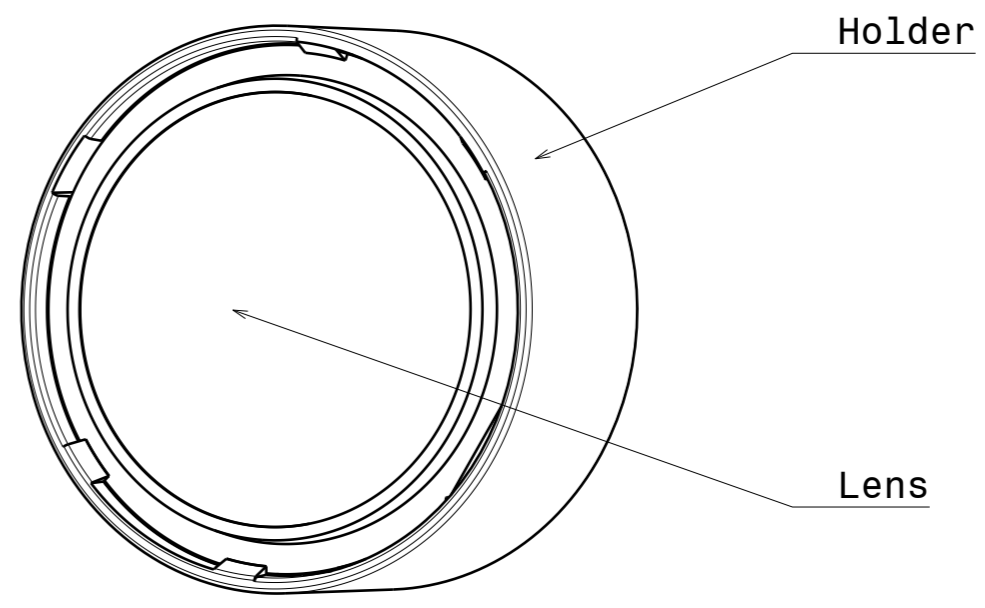

H G F E D C B A

INDEX	PART NO	MATERIAL	COLOUR
1	Holder	PC	Black
2	Lens	PMMA	Clear
3	Tape	-	Black

Tolerances if not otherwise shown
According to DIN ISO 2768-1
Linear measures: class C
According to DIN ISO 2768-2
Form and position: class L

SIZE PART NUMBER
A3 CA14308

SCALE 2:1 WEIGHT - SHEET 1/1

H G B A

X-ON Electronics

Largest Supplier of Electrical and Electronic Components

Click to view similar products for [LED Lighting Lenses Assemblies](#) category: