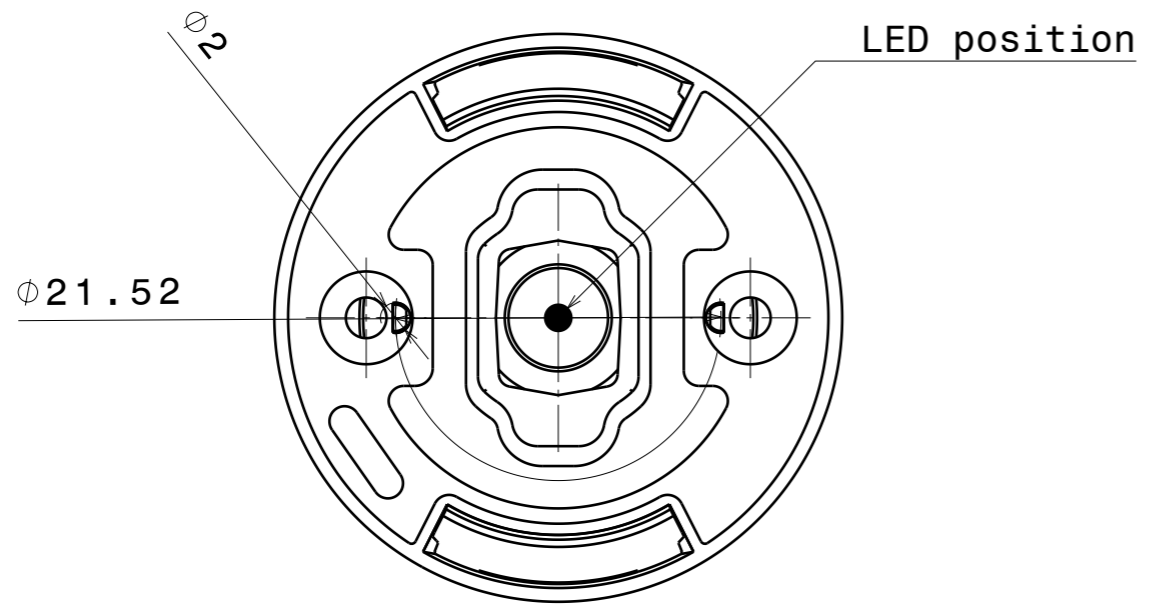

H G F E D C B A

INDEX	PART NO	MATERIAL	COLOUR
1	Holder	PC	Black
2	Lens	PMMA	Clear
3	Tape	-	Black

Tolerances if not otherwise shown
According to DIN ISO 2768-1
Linear measures: class C
According to DIN ISO 2768-2
Form and position: class L

SIZE PART NUMBER
A3 CA14308

SCALE 2:1 WEIGHT - SHEET 1/1

H G B A

X-ON Electronics

Largest Supplier of Electrical and Electronic Components

Click to view similar products for [LED Lighting Lenses Assemblies](#) category: