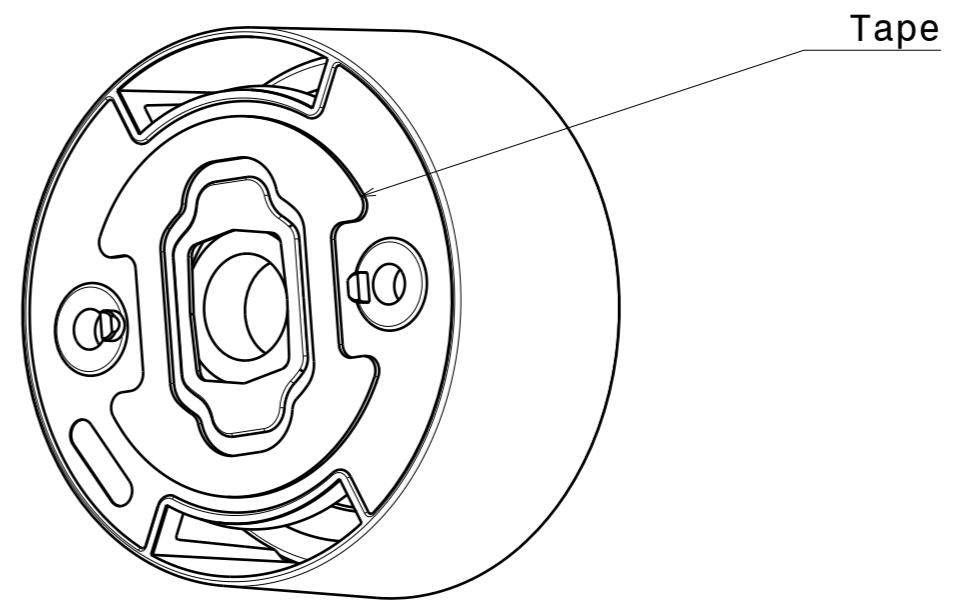

H G F E D C B A

INDEX	PART NO	MATERIAL	COLOUR
1	Holder	PC	Black
2	Lens	PMMA	Clear
3	Tape	-	Black

Tolerances if not otherwise shown
According to DIN ISO 2768-1
Linear measures: class C
According to DIN ISO 2768-2
Form and position: class L

SIZE PART NUMBER
A3 CA14308

SCALE 2:1 WEIGHT - SHEET 1/1

H G B A

X-ON Electronics

Largest Supplier of Electrical and Electronic Components

Click to view similar products for [LED Lighting Lenses Assemblies](#) category: