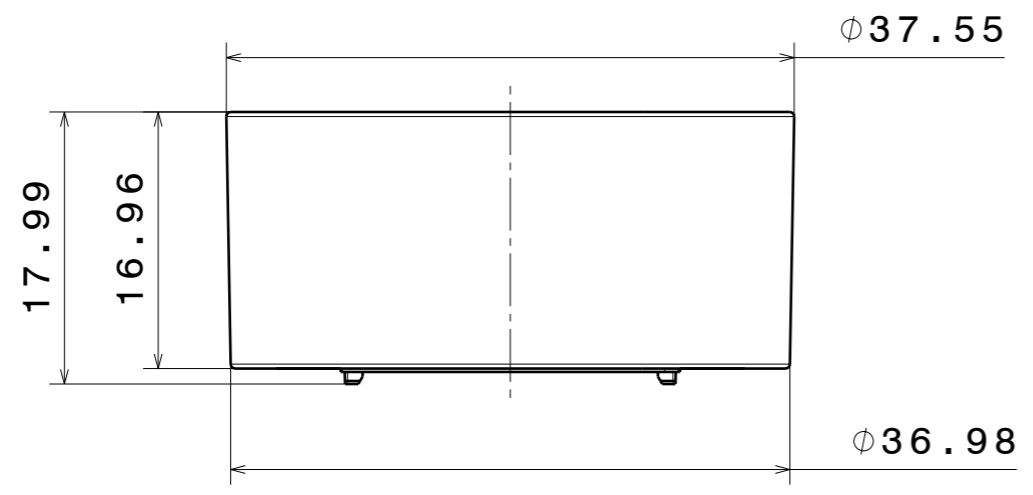

H G F E D C B A

INDEX	PART NO	MATERIAL	COLOUR
1	Holder	PC	Black
2	Lens	PMMA	Clear
3	Tape	-	Black

Tolerances if not otherwise shown
According to DIN ISO 2768-1
Linear measures: class C
According to DIN ISO 2768-2
Form and position: class L

SIZE PART NUMBER
A3 CA14308

SCALE 2:1 WEIGHT - SHEET 1/1

H G B A

X-ON Electronics

Largest Supplier of Electrical and Electronic Components

Click to view similar products for [LED Lighting Lenses Assemblies](#) category: