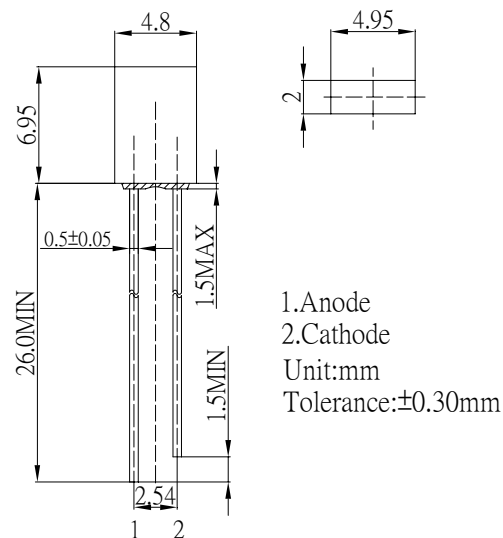

■ Features

- High Luminous LEDs
- 2x5x7mm Rectangular Standard Directivity
- Long Lifetime Operation (Up to 100,000 hours)
- Superior Weather-resistance
- UV Resistant Epoxy
- Water Clear Type

■ Applications

- Electronic Signs And Signals
- Small Area Illuminations
- Back Lighting
- Other Lighting

■ Outline Dimension

■ Absolute Maximum Rating

(Ta=25°C)

Item	Symbol	Value	Unit
DC Forward Current	I _F	30	mA
Pulse Forward Current*	I _{FP}	100	mA
Reverse Voltage	V _R	5	V
Power Dissipation	P _D	108	mW
Operating Temperature	T _{opr}	-30 ~ +85	°C
Storage Temperature	T _{stg}	-40 ~ +100	°C
Lead Soldering Temperature	T _{sol}	260°C/5sec	-

*Pulse width Max 10ms , Duty ratio max 1/10

■ Directivity

■ Electrical -Optical Characteristics

(Ta=25°C)

Item	Symbol	Condition	Min.	Typ.	Max.	Unit
DC Forward Voltage	V _F	I _F =20mA	2.9	3.1	3.6	V
DC Reverse Current	I _R	V _R =5V	-	-	10	μA
Luminous Intensity*	I _v	I _F =20mA	1560	2500	-	mcd
Chromaticity Coordinates*	x	I _F =20mA	-	0.27	-	
	y	I _F =20mA	-	0.28	-	
50% Power Angle	2θ _{1/2}	I _F =20mA	-	100	-	deg