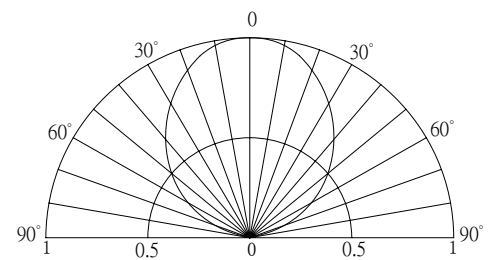

■ Features

- High Luminous LEDs
- 2x5x7mm Rectangular Standard Directivity
- Long Lifetime Operation (Up to 100,000 hours)
- Superior Weather-resistance
- UV Resistant Epoxy
- Water Clear Type

■ Applications

- Electronic Signs And Signals
- Small Area Illuminations
- Back Lighting
- Other Lighting

■ Outline Dimension

■ Absolute Maximum Rating

(Ta=25°C)

Item	Symbol	Value	Unit
DC Forward Current	I _F	30	mA
Pulse Forward Current*	I _{FP}	100	mA
Reverse Voltage	V _R	5	V
Power Dissipation	P _D	108	mW
Operating Temperature	T _{opr}	-30 ~ +85	°C
Storage Temperature	T _{stg}	-40 ~ +100	°C
Lead Soldering Temperature	T _{sol}	260°C/5sec	-

*Pulse width Max 10ms , Duty ratio max 1/10

■ Directivity

■ Electrical -Optical Characteristics

(Ta=25°C)

Item	Symbol	Condition	Min.	Typ.	Max.	Unit
DC Forward Voltage	V _F	I _F =20mA	2.9	3.1	3.6	V
DC Reverse Current	I _R	V _R =5V	-	-	10	μA
Luminous Intensity*	I _v	I _F =20mA	1560	2500	-	mcd
Chromaticity Coordinates*	x	I _F =20mA	-	0.27	-	
	y	I _F =20mA	-	0.28	-	
50% Power Angle	2θ _{1/2}	I _F =20mA	-	100	-	deg