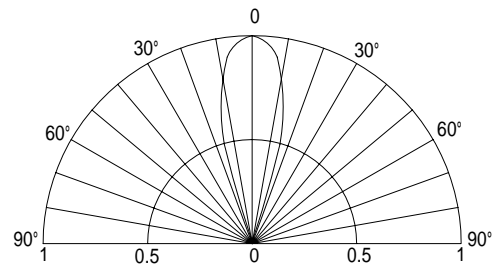

Directivity

Electrical -Optical Characteristics (Ta=25 °C)

Item	Symbol	Condition	Min.	Typ.	Max.	Unit
DC Forward Voltage	V_F	I_F=20mA	2.9	3.1	3.6	V
DC Reverse Current	I_R	V_R=5V	-	-	10	μA
Luminous Intensity*	I_v	I_F=20mA	4200	5800	-	mcd
Chromaticity Coordinates*	x	I_F=20mA	-	0.27	-	
	y	I_F=20mA	-	0.28	-	
50% Power Angle	2θ_{1/2}	I_F=20mA	-	30	-	deg

*1 Tolerance of chromaticity coordinates is ±10%

*2 Tolerance of luminous intensity is ±15%