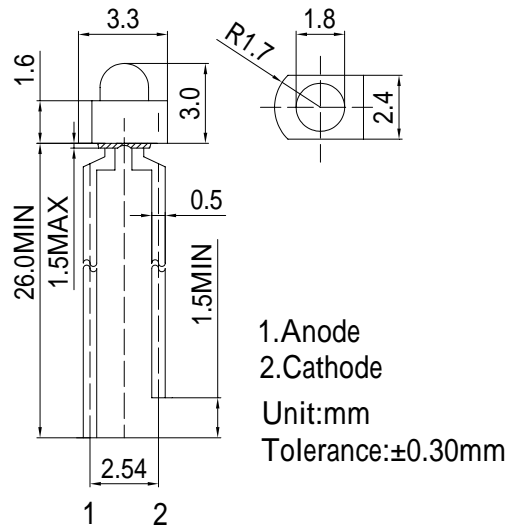

### Features

- High Luminous LEDs
- 1.8mm Tower Standard Directivity
- Long Lifetime Operation (Up to 100,000 hours)
- Superior Weather-resistance
- UV Resistant Epoxy
- Water Clear Type

### Outline Dimension

\*Pulse width Max 10ms , Duty ratio max 1/10