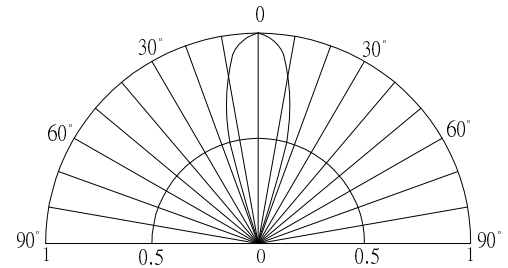

■ Outline Dimension

■ Absolute Maximum Rating

(Ta=25°C)

Item	Symbol	Value	Unit
DC Forward Current	I _F	30	mA
Pulse Forward Current*	I _{FP}	100	mA
Reverse Voltage	V _R	5	V
Power Dissipation	P _D	108	mW
Operating Temperature	T _{opr}	-30 ~ +85	°C
Storage Temperature	T _{stg}	-40 ~ +100	°C
Lead Soldering Temperature	T _{sol}	260°C/5sec	-

■ Directivity

*Pulse width Max 10ms , Duty ratio max 1/10

■ Electrical -Optical Characteristics

(Ta=25°C)

Item	Symbol	Condition	Min.	Typ.	Max.	Unit
DC Forward Voltage	V _F	I _F =20mA	2.9	3.1	3.6	V
DC Reverse Current	I _R	V _R =5V	-	-	10	μA
Luminous Intensity*	I _v	I _F =20mA	4200	5800	-	mcd
Chromaticity Coordinates*	x	I _F =20mA	-	0.27	-	
	y	I _F =20mA	-	0.28	-	
50% Power Angle	2θ _{1/2}	I _F =20mA	-	30	-	deg