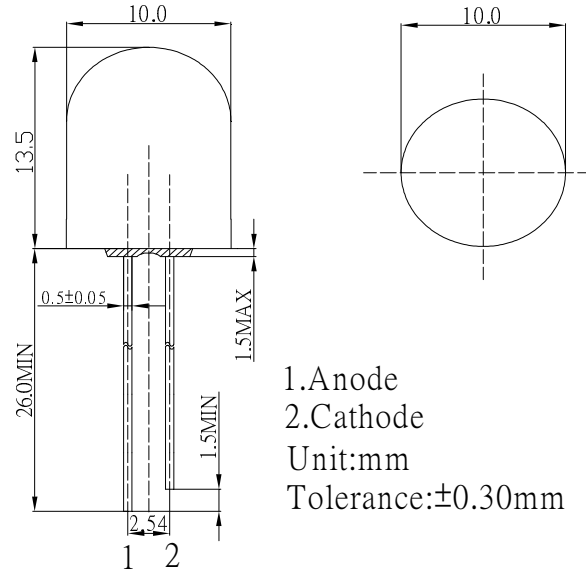

■ Outline Dimension

■ Absolute Maximum Rating

(Ta=25°C)

Item	Symbol	Value	Unit
DC Forward Current	I _F	30	mA
Pulse Forward Current*	I _{FP}	100	mA
Reverse Voltage	V _R	5	V
Power Dissipation	P _D	108	mW
Operating Temperature	T _{opr}	-30 ~ +85	°C
Storage Temperature	T _{stg}	-40 ~ +100	°C
Lead Soldering Temperature	T _{sol}	260°C/5sec	-

■ Directivity

*Pulse width Max 10ms , Duty ratio max 1/10

■ Electrical -Optical Characteristics

(Ta=25°C)

Item	Symbol	Condition	Min.	Typ.	Max.	Unit
DC Forward Voltage	V _F	I _F =20mA	2.9	3.1	3.6	V
DC Reverse Current	I _R	V _R =5V	-	-	10	μA
Luminous Intensity*	I _v	I _F =20mA	4200	5800	-	mcd
Chromaticity Coordinates*	x	I _F =20mA	-	0.27	-	
	y	I _F =20mA	-	0.28	-	
50% Power Angle	2θ _{1/2}	I _F =20mA	-	30	-	deg