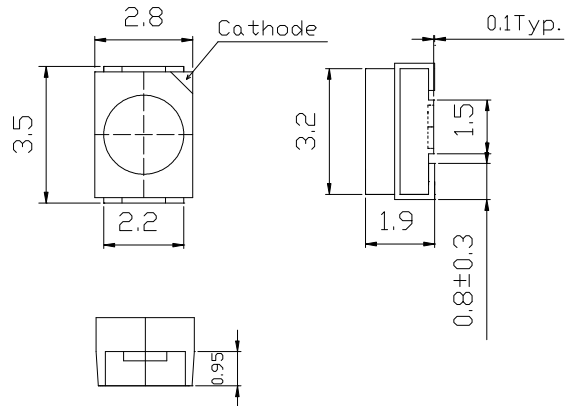

**■Features**

- High Power SMDs
- 3.5x2.8x1.9mm Standard Directivity
- Water Clear Type
- Superior Weather-resistance
- UV Resistant Epoxy

**■Applications**

- Automotive Dashboard Lighting
- Traffic Signal Lamp
- Back Lighting

**■Outline Dimension**

**■Absolute Maximum Rating**

(Ta=25°C)

Item	Symbol	Value	Unit
DC Forward Current	$I_F$	50	mA
Pulse Forward Current*	$I_{FP}$	120	mA
Reverse Voltage	$V_R$	5	V
Power Dissipation	$P_D$	120	mW
Operating Temperature	$T_{opr}$	-30 ~ +85	°C
Storage Temperature	$T_{stg}$	-40 ~ +100	°C
Lead Soldering Temperature	$T_{sol}$	260°C/5sec	-

\*Pulse width Max.10ms Duty ratio max 1/10

**■Directivity**

**■Electrical -Optical Characteristics**

(Ta=25°C)

Item	Symbol	Condition	Min.	Typ.	Max.	Unit
DC Forward Voltage	$V_F$	$I_F=20mA$	1.8	2.0	2.4	V
DC Reverse Current	$I_R$	$V_R=5V$	-	-	10	$\mu A$
Domi. Wavelength	$\lambda_D$	$I_F=20mA$	585	590	595	nm
Luminous Intensity	$I_v$	$I_F=20mA$	1120	1560	2180	mcd
50% Power Angle	$2\theta_{1/2}$	$I_F=20mA$	-	120	-	deg