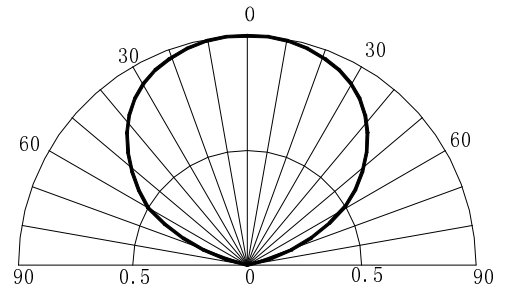

**■Features**

- High Power SMDs
- 3.5x2.8x1.9mm Standard Directivity
- Water Clear Type
- Superior Weather-resistance
- UV Resistant Epoxy

**■Applications**

- Automotive Dashboard Lighting
- Traffic Signal Lamp
- Back Lighting

**■Outline Dimension**

**■Absolute Maximum Rating**

(Ta=25°C)

Item	Symbol	Value	Unit
DC Forward Current	$I_F$	50	mA
Pulse Forward Current*	$I_{FP}$	120	mA
Reverse Voltage	$V_R$	5	V
Power Dissipation	$P_D$	120	mW
Operating Temperature	$T_{opr}$	-30 ~ +85	°C
Storage Temperature	$T_{stg}$	-40 ~ +100	°C
Lead Soldering Temperature	$T_{sol}$	260°C/5sec	-

\*Pulse width Max.10ms Duty ratio max 1/10

**■Directivity**

**■Electrical -Optical Characteristics**

(Ta=25°C)

Item	Symbol	Condition	Min.	Typ.	Max.	Unit
DC Forward Voltage	$V_F$	$I_F=20mA$	1.8	2.0	2.4	V
DC Reverse Current	$I_R$	$V_R=5V$	-	-	10	$\mu A$
Domi. Wavelength	$\lambda_D$	$I_F=20mA$	585	590	595	nm
Luminous Intensity	$I_v$	$I_F=20mA$	1120	1560	2180	mcd
50% Power Angle	$2\theta_{1/2}$	$I_F=20mA$	-	120	-	deg