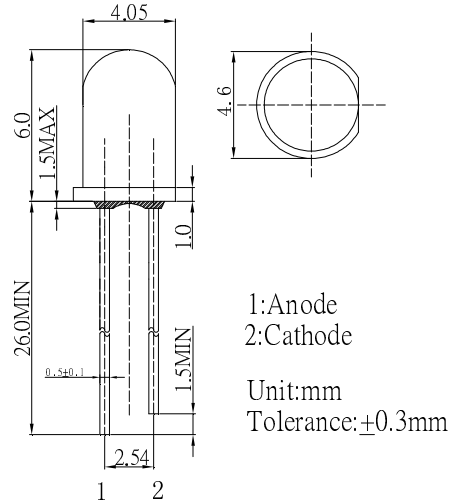

■Features

- High Luminous LEDs
- 4mm Round Standard Directivity
- Superior Weather-resistance
- UV Resistant Epoxy
- Water Clear Type

■Applications

- Traffic signal, Portable light source
- Signage and channel letter
- Decorating and entertainment lighting
- Architectural lighting
- Outdoor/Indoor applications/Other Lighting

■Outline Dimension

■Absolute Maximum Rating
(Ta=25°C)

Item	Symbol	Value	Unit
DC Forward Current	I_F	50	mA
Pulse Forward Current*	I_{FP}	120	mA
Reverse Voltage	V_R	5	V
Power Dissipation	P_D	120	mW
Operating Temperature	T_{opr}	-40~ +85	°C
Storage Temperature	T_{stg}	-40 ~ +100	°C
Lead Soldering Temperature	T_{sol}	260°C/5sec	-

*Pulse width Max.10ms , Duty ratio max 1/10

■Directivity

■Electrical -Optical Characteristics
(Ta=25°C)

Item	Symbol	Condition	Min.	Typ.	Max.	Unit
DC Forward Voltage	V_F	$I_F=20mA$	1.8	2.1	2.4	V
DC Reverse Current	I_R	$V_R=5V$	-	-	10	μA
Domi. Wavelength*	λ_D	$I_F=20mA$	585	590	595	nm
Luminous Intensity*	I_v	$I_F=20mA$	5800	7000	-	mcd
50% Power Angle	$2\theta_{1/2}$	$I_F=20mA$	-	30	-	deg