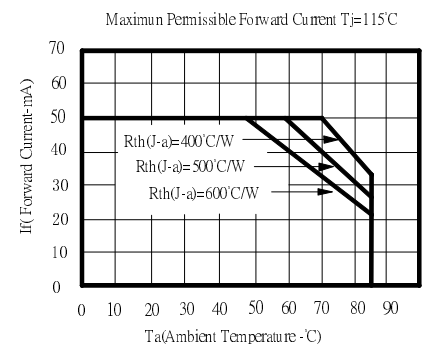

■Maximum Forward Current