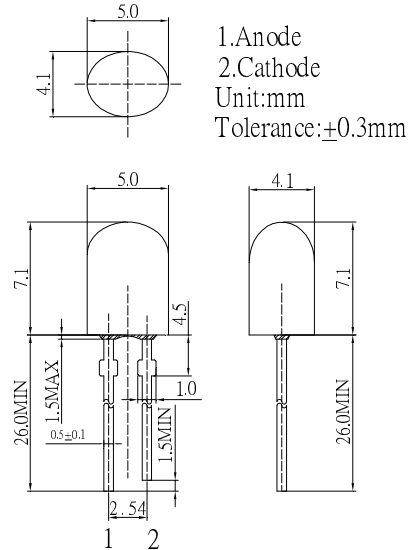

■Features

- High Luminous LEDs
- 5.0x4.1mm Standard Directivity
- Superior Weather-resistance
- UV Resistant Epoxy
- Water Clear Type

■Applications

- Traffic signal, Portable light source
- Signage and channel letter
- Decorating and entertainment lighting
- Architectural lighting
- Outdoor/Indoor applications/Other Lighting

■Outline Dimension

■Absolute Maximum Rating

(Ta=25°C)

Item	Symbol	Value	Unit
DC Forward Current	I _F	50	mA
Pulse Forward Current*	I _{FP}	120	mA
Reverse Voltage	V _R	5	V
Power Dissipation	P _D	130	mW
Operating Temperature	T _{opr}	-40~ +85	°C
Storage Temperature	T _{stg}	-40 ~ +100	°C
Lead Soldering Temperature	T _{sol}	260°C/5sec	-

*Pulse width Max.10ms , Duty ratio max 1/10

■Directivity

■Electrical -Optical Characteristics

(Ta=25°C)

Item	Symbol	Condition	Min.	Typ.	Max.	Unit
DC Forward Voltage	V _F	I _F =20mA	1.8	2.1	2.6	V
DC Reverse Current	I _R	V _R =5V	-	-	10	μA
Domi. Wavelength*	λ _D	I _F =20mA	585	590	595	nm
Luminous Intensity*	I _v	I _F =20mA	4200	5500	-	mcd
50% Power Angle	2θ _{1/2}	I _F =20mA	-	70/40	-	deg