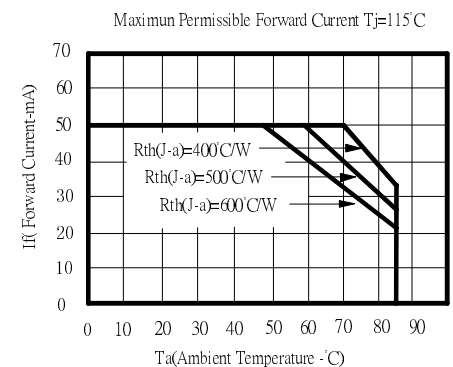

■Maximum Forward Current