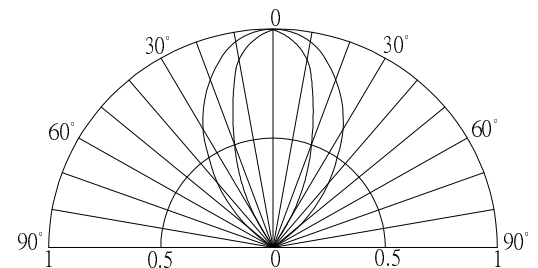

■Outline Dimension

■Absolute Maximum Rating

(Ta=25°C)

Item	Symbol	Value	Unit
DC Forward Current	I _F	50	mA
Pulse Forward Current*	I _{FP}	120	mA
Reverse Voltage	V _R	5	V
Power Dissipation	P _D	130	mW
Operating Temperature	T _{opr}	-40~ +85	°C
Storage Temperature	T _{stg}	-40 ~ +100	°C
Lead Soldering Temperature	T _{sol}	260°C/5sec	-

*Pulse width Max.10ms , Duty ratio max 1/10

■Directivity

■Electrical -Optical Characteristics

(Ta=25°C)

Item	Symbol	Condition	Min.	Typ.	Max.	Unit
DC Forward Voltage	V _F	I _F =20mA	1.8	2.1	2.6	V
DC Reverse Current	I _R	V _R =5V	-	-	10	μA
Domi. Wavelength*	λ _D	I _F =20mA	585	590	595	nm
Luminous Intensity*	I _v	I _F =20mA	4200	5500	-	mcd
50% Power Angle	2θ _{1/2}	I _F =20mA	-	70/40	-	deg