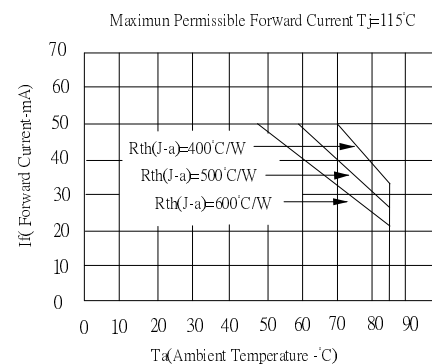

■ Maximum Forward Current