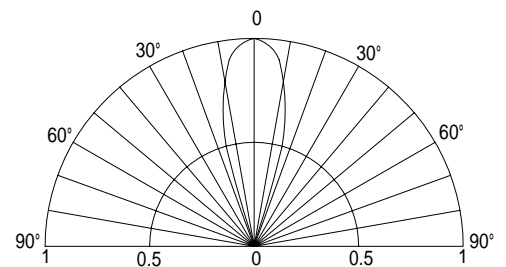

■Features

- High Luminous LEDs
- 1.8mm Tower Standard Directivity
- Superior Weather-resistance
- UV Resistant Epoxy
- Water Clear Type

■Applications

- Traffic signal, Portable light source
- Signage and channel letter
- Decorating and entertainment lighting
- Architectural lighting
- Outdoor/Indoor applications/Other Lighting

■Outline Dimension

■Absolute Maximum Rating

(Ta=25 °C)

Item	Symbol	Value	Unit
DC Forward Current	I_F	50	mA
Pulse Forward Current*	I_{FP}	120	mA
Reverse Voltage	V_R	5	V
Power Dissipation	P_D	130	mW
Operating Temperature	T_{opr}	-40~+85	
Storage Temperature	T_{stg}	-40 ~ +100	
Lead Soldering Temperature	T_{sol}	260 /5sec	-

*Pulse width Max.10ms , Duty ratio max 1/10

■Directivity

■Electrical -Optical Characteristics

(Ta=25 °C)

Item	Symbol	Condition	Min.	Typ.	Max.	Unit
DC Forward Voltage	V_F	$I_F=20mA$	1.8	2.1	2.6	V
DC Reverse Current	I_R	$V_R=5V$	-	-	10	μA
Domi. Wavelength*	λ_D	$I_F=20mA$	585	590	595	nm
Luminous Intensity*	I_v	$I_F=20mA$	2180	2800	-	mcd
50% Power Angle	$2\theta_{1/2}$	$I_F=20mA$	-	30	-	deg