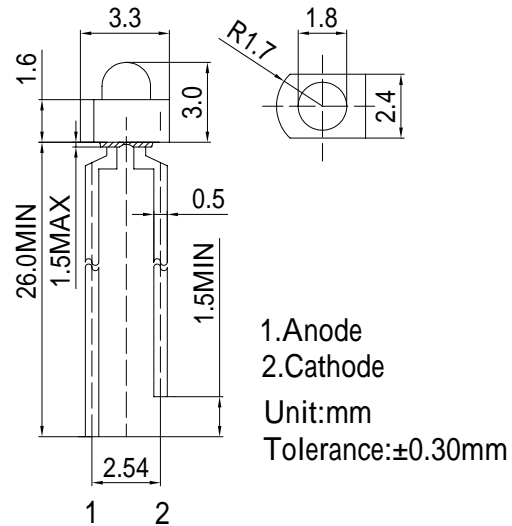

■Features

- High Luminous LEDs
- 1.8mm Tower Standard Directivity
- Superior Weather-resistance
- UV Resistant Epoxy
- Water Clear Type

■Applications

- Traffic signal, Portable light source
- Signage and channel letter
- Decorating and entertainment lighting
- Architectural lighting
- Outdoor/Indoor applications/Other Lighting

■Outline Dimension

■Absolute Maximum Rating

(Ta=25 °C)

Item	Symbol	Value	Unit
DC Forward Current	I_F	50	mA
Pulse Forward Current*	I_{FP}	120	mA
Reverse Voltage	V_R	5	V
Power Dissipation	P_D	130	mW
Operating Temperature	T_{opr}	-40~+85	
Storage Temperature	T_{stg}	-40 ~ +100	
Lead Soldering Temperature	T_{sol}	260 /5sec	-

*Pulse width Max.10ms , Duty ratio max 1/10

■Directivity

■Electrical -Optical Characteristics

(Ta=25 °C)

Item	Symbol	Condition	Min.	Typ.	Max.	Unit
DC Forward Voltage	V_F	$I_F=20mA$	1.8	2.1	2.6	V
DC Reverse Current	I_R	$V_R=5V$	-	-	10	μA
Domi. Wavelength*	λ_D	$I_F=20mA$	585	590	595	nm
Luminous Intensity*	I_v	$I_F=20mA$	2180	2800	-	mcd
50% Power Angle	$2\theta_{1/2}$	$I_F=20mA$	-	30	-	deg