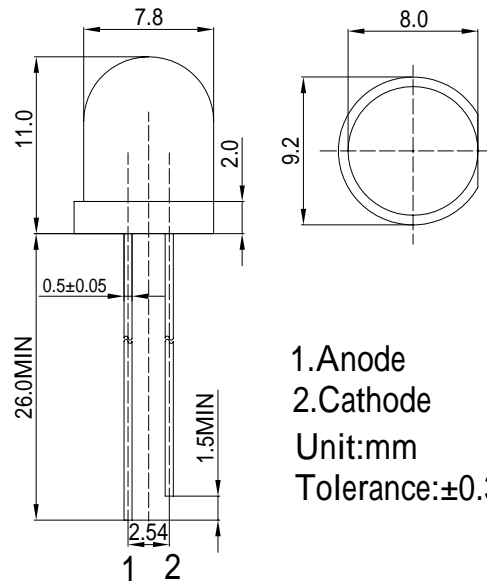

■Features

- High Luminous LEDs
- 8mm Round Standard Directivity
- Superior Weather-resistance
- UV Resistant Epoxy
- Water Clear Type

■Applications

- Traffic signal, Portable light source
- Signage and channel letter
- Decorating and entertainment lighting
- Architectural lighting
- Outdoor/Indoor applications/Other Lighting

■Outline Dimension

1. Anode
2. Cathode
Unit:mm
Tolerance:±0.30mm

■Absolute Maximum Rating

(Ta=25 °C)

Item	Symbol	Value	Unit
DC Forward Current	I_F	50	mA
Pulse Forward Current*	I_{FP}	120	mA
Reverse Voltage	V_R	5	V
Power Dissipation	P_D	130	mW
Operating Temperature	T_{opr}	-40~ +85	
Storage Temperature	T_{stg}	-40 ~ +100	
Lead Soldering Temperature	T_{sol}	260 /5sec	-

*Pulse width Max.10ms , Duty ratio max 1/10

■Directivity

■Electrical -Optical Characteristics

(Ta=25 °C)

Item	Symbol	Condition	Min.	Typ.	Max.	Unit
DC Forward Voltage	V_F	$I_F=20mA$	1.8	2.1	2.6	V
DC Reverse Current	I_R	$V_R=5V$	-	-	10	μA
Domi. Wavelength*	λ_D	$I_F=20mA$	585	590	595	nm
Luminous Intensity*	I_v	$I_F=20mA$	7000	9000	-	mcd
50% Power Angle	$2\theta_{1/2}$	$I_F=20mA$	-	30	-	deg