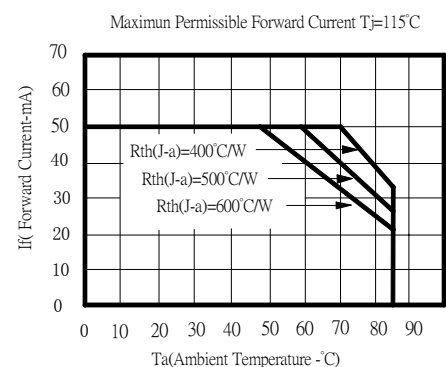

■Maximum Forward Current