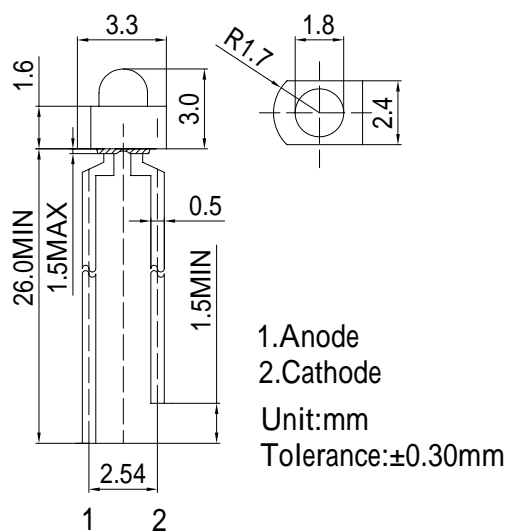

### Features

- High Luminous LEDs
- 1.8mm Tower Standard Directivity
- Superior Weather-resistance
- UV Resistant Epoxy
- Water Clear Type

### Outline Dimension

\*Pulse width Max.10ms Duty ratio max 1/10