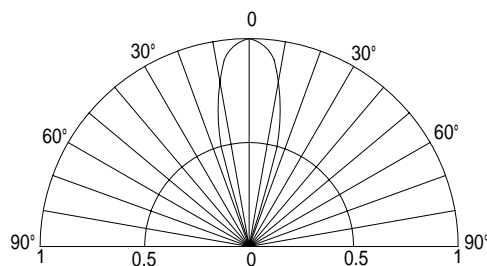

Directivity

Electrical -Optical Characteristics

(Ta=25)

Item	Symbol	Condition	Min.	Typ.	Max.	Unit
DC Forward Voltage	V_F	I_F=20mA	1.8	2.1	2.6	V
DC Reverse Current	I_R	V_R=5V	-	-	10	μA
Domi. Wavelength*	λ_D	I_F=20mA	585	590	595	nm
Luminous Intensity*	I_v	I_F=20mA	1120	1500	-	mcd
50% Power Angle	2θ_{1/2}	I_F=20mA	-	30	-	deg

*1 Tolerance of dominant wavelength is ±1nm

*2 Tolerance of luminous intensity is ±15%