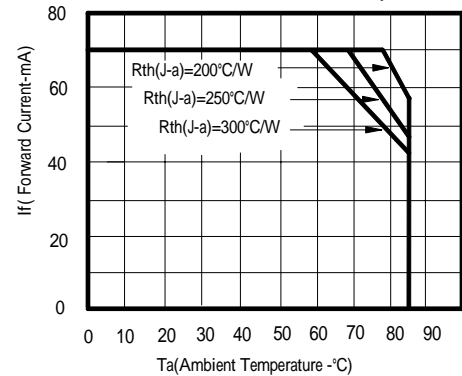

Maximum Forward DC Current

Maximum Permissible Forward Current $T_J=115^\circ C$