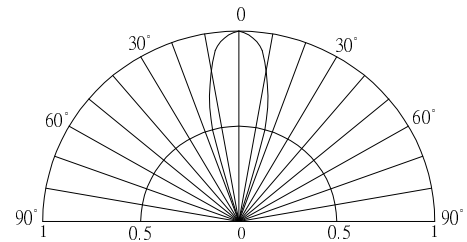

■Features

- High Luminous LEDs
- 3mm Round Standard Directivity
- Superior Weather-resistance
- UV Resistant Epoxy
- White diffused type

■Applications

- Toys
- Games
- Audio
- Other Lighting

■Outline Dimension

*Pulse width Max.10ms Duty ratio max 1/10

■Directivity

■Electrical -Optical Characteristics

(Ta=25°C)

Item	Symbol	Condition	Min.	Typ.	Max.	Unit
DC Forward Voltage	V _F (Yellow)	I _F =20mA	1.9	2.2	2.6	V
DC Forward Voltage	V _F (Blue)	I _F =20mA	2.9	3.1	3.6	V
DC Reverse Current	I _R	V _R =5V	-	-	10	μA
Domi. Wavelength*	λ _D (Yellow)	I _F =20mA	585	590	595	nm
	λ _D (Blue)	I _F =20mA	465	470	475	nm
Luminous Intensity*	I _v (Yellow)	I _F =20mA	-	500	-	mcd
	I _v (Blue)	I _F =20mA	-	700	-	mcd
50% Power Angle	2θ _{1/2}	I _F =20mA	-	30	-	deg