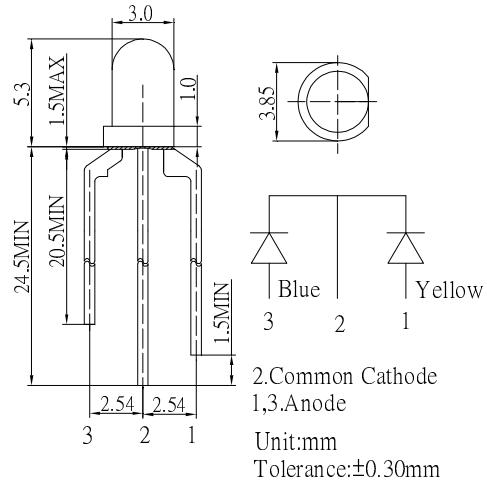

■Features

- High Luminous LEDs
- 3mm Round Standard Directivity
- Superior Weather-resistance
- UV Resistant Epoxy
- White diffused type

■Applications

- Toys
- Games
- Audio
- Other Lighting

■Outline Dimension

■Absolute Maximum Rating

(Ta=25°C)

Item	Symbol	Value		Unit
		Yellow	Blue	
DC Forward Current	I _F	30	30	mA
Pulse Forward Current*	I _{FP}	120	100	mA
Reverse Voltage	V _R	5	5	V
Power Dissipation	P _D	78	108	mW
Operating Temperature	Topr	-30~ +85		°C
Storage Temperature	Tstg	-40 ~ +100		°C
Lead Soldering Temperature	Tsol	260°C/5sec		-

*Pulse width Max.10ms Duty ratio max 1/10

■Directivity

■Electrical -Optical Characteristics

(Ta=25°C)

Item	Symbol	Condition	Min.	Typ.	Max.	Unit
DC Forward Voltage	V _F (Yellow)	I _F =20mA	1.9	2.2	2.6	V
DC Forward Voltage	V _F (Blue)	I _F =20mA	2.9	3.1	3.6	V
DC Reverse Current	I _R	V _R =5V	-	-	10	μA
Domi. Wavelength*	λ _D (Yellow)	I _F =20mA	585	590	595	nm
	λ _D (Blue)	I _F =20mA	465	470	475	nm
Luminous Intensity*	I _v (Yellow)	I _F =20mA	-	500	-	mcd
	I _v (Blue)	I _F =20mA	-	700	-	mcd
50% Power Angle	2θ _{1/2}	I _F =20mA	-	30	-	deg