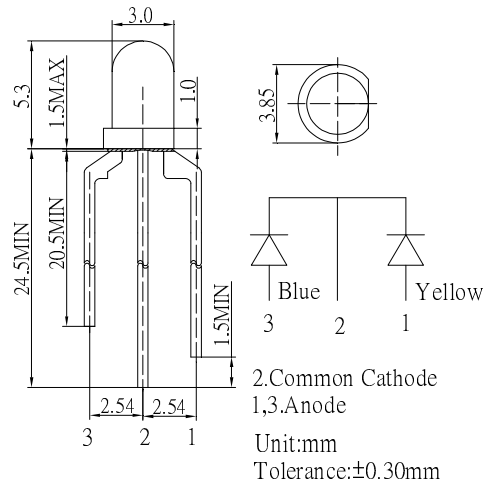

■Features

- High Luminous LEDs
- 3mm Round Standard Directivity
- Superior Weather-resistance
- UV Resistant Epoxy
- Water Clear Type

■Applications

- Toys
- Games
- Audio
- Other Lighting

■Outline Dimension

■Absolute Maximum Rating

(Ta=25°C)

Item	Symbol	Value		Unit
		Yellow	Blue	
DC Forward Current	I _F	50	30	mA
Pulse Forward Current*	I _{FP}	120	100	mA
Reverse Voltage	V _R	5	5	V
Power Dissipation	P _D	120	108	mW
Operating Temperature	T _{opr}	-30~ +85		°C
Storage Temperature	T _{stg}	-40 ~ +100		°C
Lead Soldering Temperature	T _{sol}	260°C/5sec		-

*Pulse width Max.10ms Duty ratio max 1/10

■Directivity

■Electrical -Optical Characteristics

(Ta=25°C)

Item	Symbol	Condition	Min.	Typ.	Max.	Unit
DC Forward Voltage	V _F (Yellow)	I _F =20mA	1.8	2.1	2.4	V
DC Forward Voltage	V _F (Blue)	I _F =20mA	2.9	3.1	3.6	V
DC Reverse Current	I _R	V _R =5V	-	-	10	μA
Domi. Wavelength*	λ _D (Yellow)	I _F =20mA	585	590	595	nm
	λ _D (Blue)	I _F =20mA	465	470	475	nm
Luminous Intensity*	I _v (Yellow)	I _F =20mA	-	6500	-	mcd
	I _v (Blue)	I _F =20mA	-	3000	-	mcd
50% Power Angle	2θ _{1/2}	I _F =20mA	-	30	-	deg