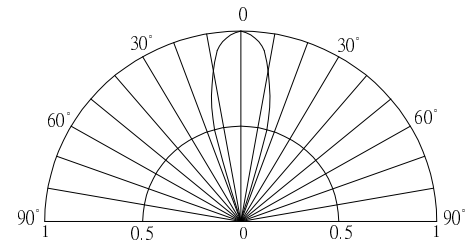

■Features

- High Luminous LEDs
- 3mm Round Standard Directivity
- Superior Weather-resistance
- UV Resistant Epoxy
- Water Clear Type

■Applications

- Toys
- Games
- Audio
- Other Lighting

■Outline Dimension

*Pulse width Max.10ms Duty ratio max 1/10

■Directivity

■Electrical -Optical Characteristics

(Ta=25°C)

Item	Symbol	Condition	Min.	Typ.	Max.	Unit
DC Forward Voltage	V _F (Yellow)	I _F =20mA	1.8	2.1	2.4	V
DC Forward Voltage	V _F (Blue)	I _F =20mA	2.9	3.1	3.6	V
DC Reverse Current	I _R	V _R =5V	-	-	10	μA
Domi. Wavelength*	λ _D (Yellow)	I _F =20mA	585	590	595	nm
	λ _D (Blue)	I _F =20mA	465	470	475	nm
Luminous Intensity*	I _v (Yellow)	I _F =20mA	-	6500	-	mcd
	I _v (Blue)	I _F =20mA	-	3000	-	mcd
50% Power Angle	2θ _{1/2}	I _F =20mA	-	30	-	deg