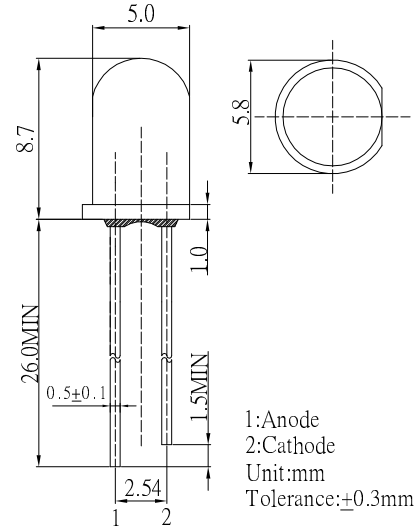

■ **Features**

- High Luminous LEDs
- 5mm Round Standard Directivity
- Superior Weather-resistance
- Flashing Type
- White Diffused Type

■ **Applications**

- Toys
- Games
- Audio
- Other Lighting

■ **Outline Dimension**

■ **Absolute Maximum Rating**

(Ta=25°C)

Item	Symbol	Value	Unit
Power Supply	Voltage	5	V
Operating Temperature	Topr	-30 ~ +85	°C
Storage Temperature	Tstg	-40 ~ +100	°C
Lead Soldering Temperature	Tsol	260°C/5sec	-