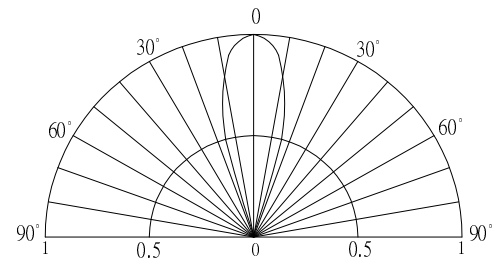

■ **Features**

- High Luminous LEDs
- 5mm Round Standard Directivity
- Superior Weather-resistance
- Flashing Type
- White Diffused Type

■ **Applications**

- Toys
- Games
- Audio
- Other Lighting

■ **Outline Dimension**

■ **Directivity**

■ **Electrical -Optical Characteristics**

(Ta=25°C)

Item	Symbol	Condit	Min.	Typ.	Max	Unit
DC Forward Voltage	Vdd	If=20mA	3.0	3.3	5.0	V
Oscillator Frequency*	Fled	If=20mA	-	1.8	-	Hz
Duty Cycle	Duty	If=20mA	-	1/2	-	-
Domi. Wavelength*	λD (Yellow)	If=20mA	585	590	595	nm
	λD (Blue)	If=20mA	465	470	475	nm
Luminous Intensity*	Iv (Yellow)	If=20mA	2500	3500	-	mcd
	Iv (Blue)	If=20mA	1000	1350	-	mcd
50% Power Angle	2θ1/2	If=20mA	-	30	-	deg