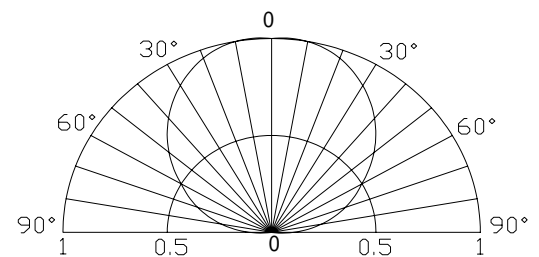

■Features

- High Luminous PLCC4 Top SMD LEDs
- 3.5x2.8x1.9mm Standard Directivity
- Superior Weather-resistance
- UV Resistant Silicone
- Water Clear Type

■Outline Dimension

■Applications

- Toys
- Audio
- Games
- Other Lighting

*Pulse width Max.10ms Duty ratio max 1/10

■Directivity

■Electrical -Optical Characteristics

(Ta=25 °C)

Item	Symbol	Condition	Min.	Typ.	Max.	Unit
DC Forward Voltage	V_F (Yellow)	$I_F=20mA$	1.8	2.1	2.6	V
	V_F (Blue)	$I_F=20mA$	2.9	3.1	3.6	V
DC Reverse Current	I_R	$V_R=5V$	-	-	10	μA
Domi. Wavelength*	λ_D (Yellow)	$I_F=20mA$	585	590	595	nm
	λ_D (Blue)	$I_F=20mA$	465	470	475	nm
Luminous Intensity*	I_V (Yellow)	$I_F=20mA$	330	600	-	mcd
	I_V (Blue)	$I_F=20mA$	150	200	-	mcd
50% Power Angle	$2\theta_{1/2}$	$I_F=20mA$	-	120	-	deg