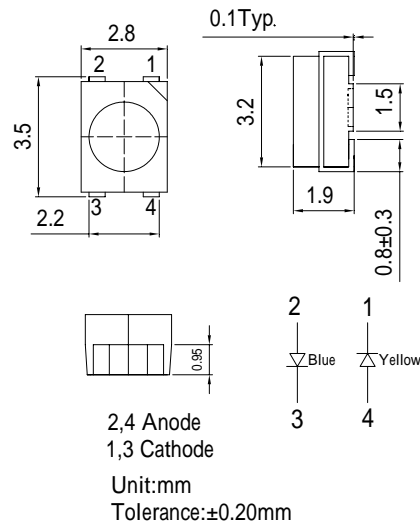

■Features

- High Luminous PLCC4 Top SMD LEDs
- 3.5x2.8x1.9mm Standard Directivity
- Superior Weather-resistance
- UV Resistant Silicone
- Water Clear Type

■Outline Dimension

■Applications

- Toys
- Audio
- Games
- Other Lighting

*Pulse width Max.10ms Duty ratio max 1/10

■Directivity

■Electrical -Optical Characteristics

(Ta=25 °C)

Item	Symbol	Condition	Min.	Typ.	Max.	Unit
DC Forward Voltage	V_F (Yellow)	$I_F=20mA$	1.8	2.1	2.6	V
	V_F (Blue)	$I_F=20mA$	2.9	3.1	3.6	V
DC Reverse Current	I_R	$V_R=5V$	-	-	10	μA
Domi. Wavelength*	λ_D (Yellow)	$I_F=20mA$	585	590	595	nm
	λ_D (Blue)	$I_F=20mA$	465	470	475	nm
Luminous Intensity*	I_V (Yellow)	$I_F=20mA$	330	600	-	mcd
	I_V (Blue)	$I_F=20mA$	150	200	-	mcd
50% Power Angle	$2\theta_{1/2}$	$I_F=20mA$	-	120	-	deg