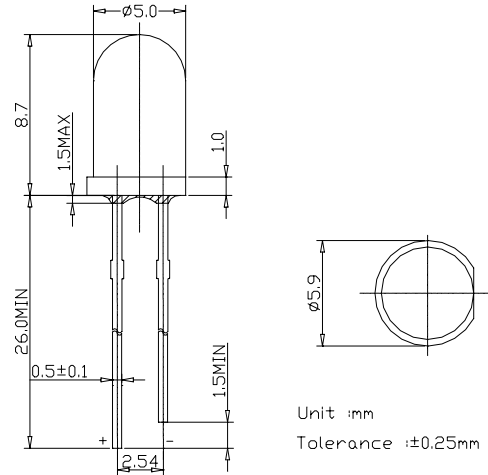

**■Features**

- 5mm Standard Directivity
- Water clear Type
- Superior Weather-resistance
- UV Resistant Epoxy
- RoHS Compliant

**■Applications**

- Automotive Dashboard Lighting
- Traffic signal lamp
- Back Lighting

**■Outline Dimension**

**■Absolute Maximum Rating (Ta=25 °C)**

Item	Symbol	Value	Unit
DC Forward Current	$I_F$	20	mA
Pulse Forward Current*	$I_{FP}$	70	mA
Reverse Voltage	$V_R$	5	V
Power Dissipation	$P_D$	50	mW
Operating Temperature	$T_{opr}$	-30 ~ +85	
Storage Temperature	$T_{stg}$	-30 ~ +100	
Lead Soldering Temperature	$T_{sol}$	260 /5sec	-

\*Pulse width Max.10ms Duty ratio max 1/10

**■Directivity**

**■Electrical -Optical Characteristics (Ta=25 °C)**

Item	Symbol	Condition	Min.	Typ.	Max.	Unit
DC Forward Voltage	$V_F$	$I_F=20mA$	1.8	2.0	2.4	V
DC Reverse Current	$I_R$	$V_R=5V$	-	-	10	$\mu A$
Domi. Wavelength	$\lambda_D$	$I_F=20mA$	585	590	595	nm
Luminous Intensity	$I_v$	$I_F=20mA$	4200	5000	5800	mcd
50% Power Angle	$2\theta_{1/2}$	$I_F=20mA$	-	15	-	deg