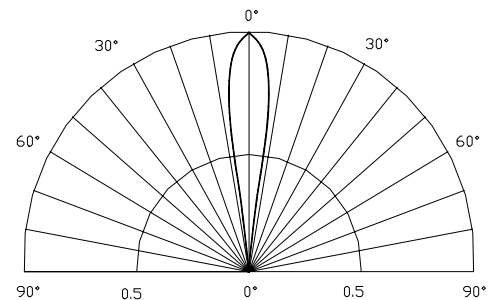

**■Features**

- 5mm Standard Directivity
- Water clear Type
- Superior Weather-resistance
- UV Resistant Epoxy
- RoHS Compliant

**■Applications**

- Automotive Dashboard Lighting
- Traffic signal lamp
- Back Lighting

**■Outline Dimension**

**■Absolute Maximum Rating (Ta=25 °C)**

Item	Symbol	Value	Unit
DC Forward Current	$I_F$	20	mA
Pulse Forward Current*	$I_{FP}$	70	mA
Reverse Voltage	$V_R$	5	V
Power Dissipation	$P_D$	50	mW
Operating Temperature	$T_{opr}$	-30 ~ +85	
Storage Temperature	$T_{stg}$	-30 ~ +100	
Lead Soldering Temperature	$T_{sol}$	260 /5sec	-

\*Pulse width Max.10ms Duty ratio max 1/10

**■Directivity**

**■Electrical -Optical Characteristics (Ta=25 °C)**

Item	Symbol	Condition	Min.	Typ.	Max.	Unit
DC Forward Voltage	$V_F$	$I_F=20mA$	1.8	2.0	2.4	V
DC Reverse Current	$I_R$	$V_R=5V$	-	-	10	$\mu A$
Domi. Wavelength	$\lambda_D$	$I_F=20mA$	585	590	595	nm
Luminous Intensity	$I_v$	$I_F=20mA$	4200	5000	5800	mcd
50% Power Angle	$2\theta_{1/2}$	$I_F=20mA$	-	15	-	deg