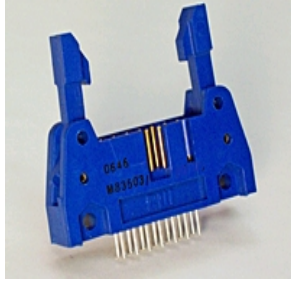

By Keyword

All Categories  Header Connectors – MIL SPEC

[All Categories](#) > [Connectors](#) > [Insulation Displacement Connectors - Commercial & MIL SPEC](#) > [Insulation Displacement Connectors - MIL SPEC](#) > [Header Connectors – MIL SPEC](#) > Item # CWN-552-20-0022

[Download PDF](#) [Printable Page](#) [Email This Page](#) [Save To Favorites](#)

Request Information

Item # CWN-552-20-0022, Header Connectors - MIL SPEC

larger image

[Check Distributor Stock](#) · [Specifications](#)

Specifications

MIL SPEC P/N	M83503/25-10
Mounting	Fully Shrouded
Plating	50µ in. Gold Over 50µ in. Nickel
Terminal	Straight 0.090" for 1/16" Boards
Number of Contacts	20
Approved By	US Department of Defense MIL-DTL-83503