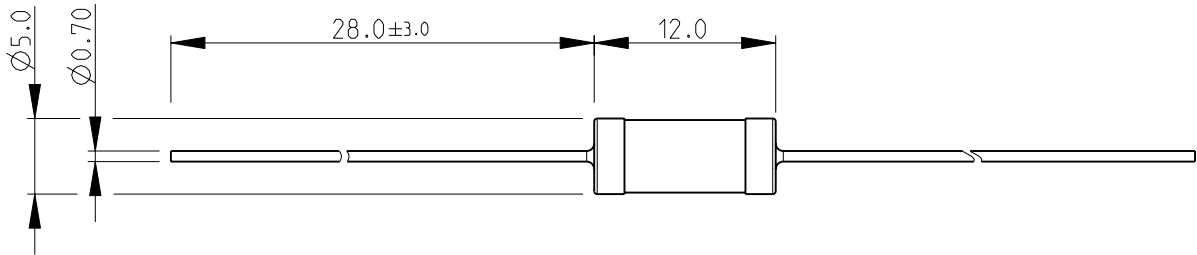

LOC	DIST	REVISIONS			
P	LTR	DESCRIPTION	DATE	DWN	APVD
E	B	BA1	REVISED PER ECO-11-005150	29MAR2011	RK HMR

FOR FURTHER INFORMATION SEE DATA SHEET FOR
CFR SERIES-CARBON FILM FIXED RESISTORS

RoHS Compliant

SCALE 1:1

2008

RELEASED FOR PUBLICATION

ALL RIGHTS RESERVED.

THIS DRAWING IS UNPUBLISHED.

BY -

© COPYRIGHT 2008

DIMENSIONS: mm	DWN	SUBHASH.M	19-Sep-08	MATERIAL	-	FINISH	-
	CHK	PRAKASH.S	19-Sep-08	 TE Connectivity			
TOLERANCES UNLESS OTHERWISE SPECIFIED:	APVD	STEPHEN.P	19-Sep-08				
0 PLC ± 0.2	PRODUCT SPEC	-	NAME	CARBON FILM FIXED RESISTORS SERIES CFR100			
1 PLC ± 0.1	APPLICATION SPEC	-	SIZE	CAGE CODE	DRAWING NO	RESTRICTED TO	
2 PLC $\pm -$	WEIGHT	-	A 4	00779	© = 1623925	-	
3 PLC $\pm -$	CUSTOMER DRAWING			SCALE	2:1	SHEET	1 OF 1
4 PLC $\pm -$						REV	BA1
ANGLES $\pm 5^\circ$							