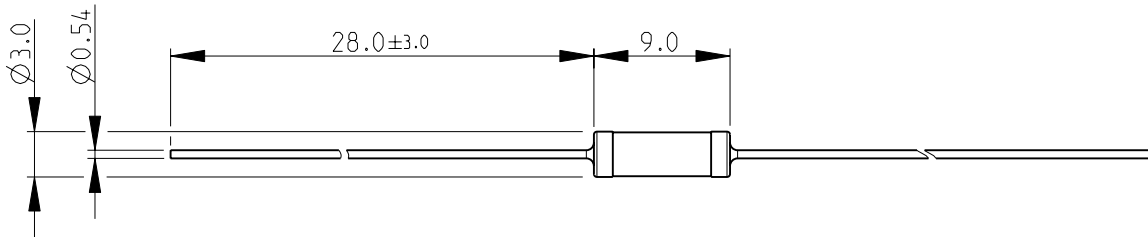

LOC	DIST	REVISIONS			
P	LTR	DESCRIPTION	DATE	DWN	APVD
E	B	BA1	REVISED PER ECO-11-005150	29MAR2011	RK HMR

FOR FURTHER INFORMATION SEE DATA SHEET FOR
CFR SERIES-CARBON FILM FIXED RESISTORS

RoHS Compliant

2008

RELEASED FOR PUBLICATION

ALL RIGHTS RESERVED.

THIS DRAWING IS UNPUBLISHED.

BY -
© COPYRIGHT 2008

DIMENSIONS: mm	DWN SUBHASH.M	20-Sep-08	MATERIAL	-	FINISH	-
	CHK PRAKASH.S	20-Sep-08	 TE Connectivity			
TOLERANCES UNLESS OTHERWISE SPECIFIED:	APVD STEPHEN.P	20-Sep-08				
	0 PLC ± 0.2	PRODUCT SPEC	NAME CARBON FILM FIXED RESISTORS SERIES CFR50			
1 PLC ± 0.1	-					
2 PLC \pm	APPLICATION SPEC	SIZE CAGE CODE DRAWING NO RESTRICTED TO A 4 00779 C- 1623932 -				
3 PLC \pm	-					
4 PLC \pm	WEIGHT	-	SCALE 2:1 SHEET 1 OF 1 REV BA1			
ANGLES $\pm 5^\circ$	-					
		CUSTOMER DRAWING				