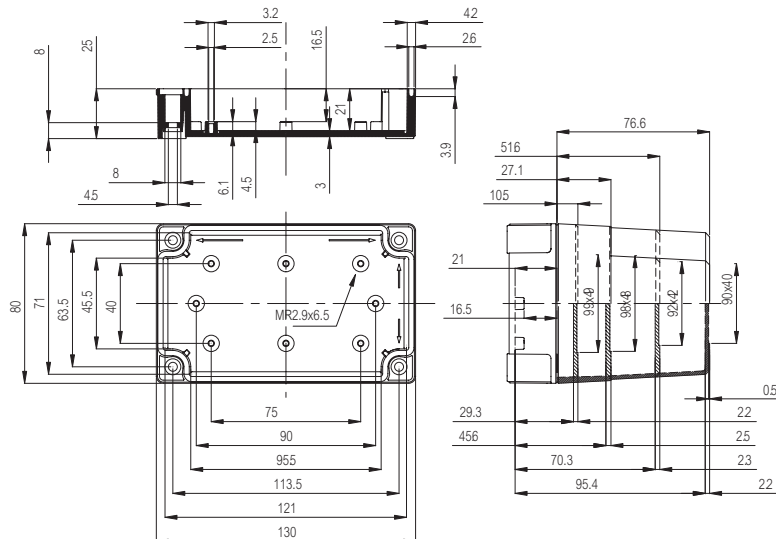

MNX PC 100/50 LT

Sample photo

Order symbol: PC 100/50 LT
Product nbr: 6012902
Description: Enclosure, PC
Remarks: Smoked transparent cover

EAN: 6418074052391
EI. number:
 Finland: 3420418
 Denmark: 8212022593
 Sweden: 6012902
 Norway:

Including: Base with TPE gasket, screws for mounting plate/DIN-rail and cover with polyamide cover screws.

Dimensions:		Length	Width	Height	Rating:
mm:		130	80	50	Ingress Protection (EN 60529): IP 66/67
inch:		5.1	3.1	2.0	Impact Resistance (EN 62262): IK 08
Materials:					
Material:		Polycarbonate			
Base colour:		RAL 7035			
Cover colour:		Smoked grey			
Cover screws material:		Polyamide			
Cover screws colour:		Black			
Gasket material:		TPE			
Temperatures:					
Short term:		-40 ... 120 °C			
Continuous:		-40 ... 80 °C			
Short term:		-40 ... 250 °F			
Continuous:		-40 ... 175 °F			
Accessories:					
MIV 100		Mounting plate (Galvanized steel)			
MIN 5		DIN-15 Mounting rail			
MIN 10		DIN-15 Mounting rail			
MIV 5		DIN-35 Mounting rail			
MIV 10		DIN-35 Mounting rail			
FP A 100/130		Front plate (Aluminium)			
HFP 130		Front plate hinge series			
FP 22046		Wall fastening lug (4 pcs)			
Certificates:					
		Germanischer Lloyd (GL)			
		Det Norske Veritas			
		Fimko			
		Europe EN 62208: 2003			
		Gost R			