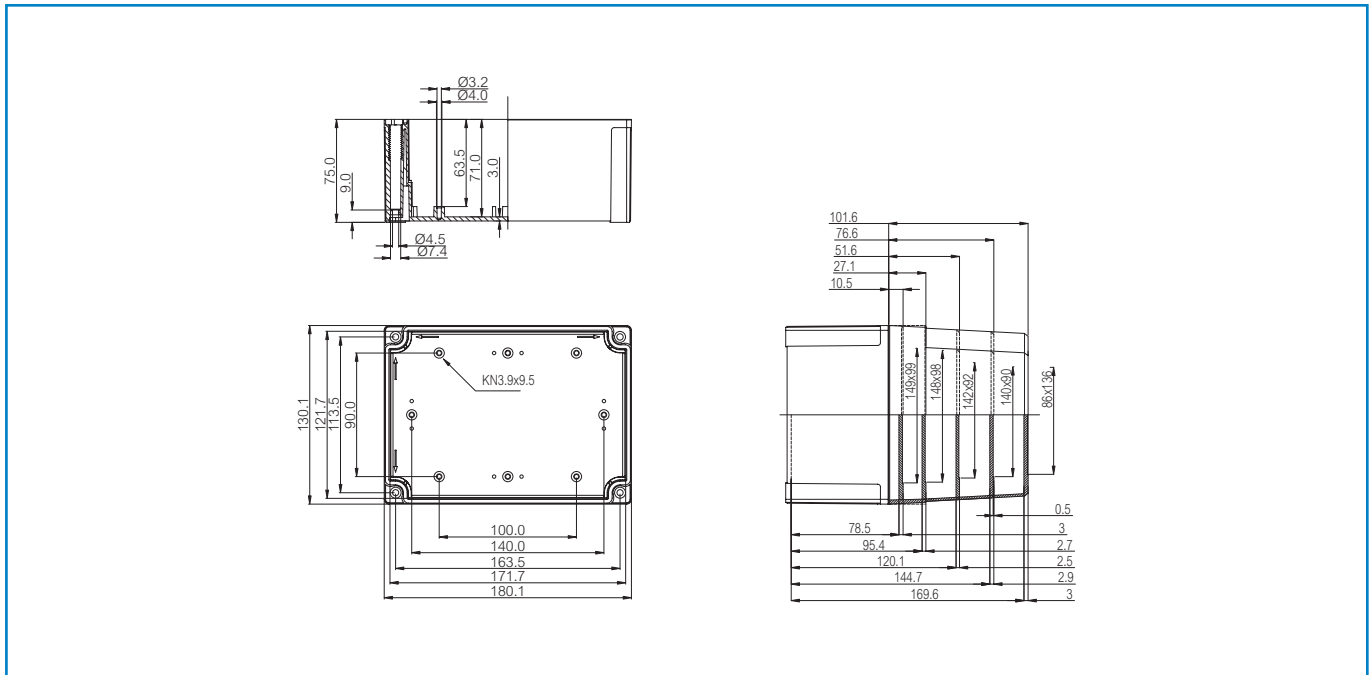

MNX PC 150/100 XHG

Order symbol: PC 150/100 XHG
Product nbr: 6013334
Description: Enclosure, PC
Remarks: Grey cover

EAN: 6418074061225
EI. number:
Finland: 3435606
Electric No. 8212027873
Denmark:
Electric No. Sweden: 6013334

Including: Base with PUR gasket, screws for mounting plate/DIN-rail and cover with polyamide cover screws.

Dimensions:	Length	Width	Height	Accessories:
mm:	180	130	100	MIN 10 DIN-15 Mounting rail
inch:	7.1	5.1	3.9	MIN 15 DIN-15 Mounting rail
				MIV 10 DIN-35 Mounting rail
				MIV 15 DIN-35 Mounting rail
				FP A 150/180 Front plate (Aluminium)
				HFP 180 Front plate hinge series
				FP 22046 Wall fastening lug (4 pcs)

Materials:

Material: Polycarbonate
Base colour: RAL 7035 -light grey
Cover screws material: Polyamide
Cover colour: RAL 7035 -light grey
Cover screws colour: Grey
Gasket material: Polyurethane

Temperatures:

Temperature °C (short term): -40 ... 120 °C
Temperature °C (continuous): -40 ... 80 °C
Temperature °F (short term): -40 ... 250 °F
Temperature °F (continuous): -40 ... 175 °F

Accessories:

MIV 150   Mounting plate (Galvanized steel)

Rating:

Ingress Protection (EN 60529): IP66/IP67
Impact Resistance (EN 62262): IK08
Electrical insulation: Totally insulated
Halogen free (DIN/VDE 0472, Part 815): 1
UV resistance: UL 508
Flammability Rating: UL 746C 5"
Glow Wire Test (IEC 695-2-1) °C: 960
NEMA Class: NEMA 1, 4, 4X, 6