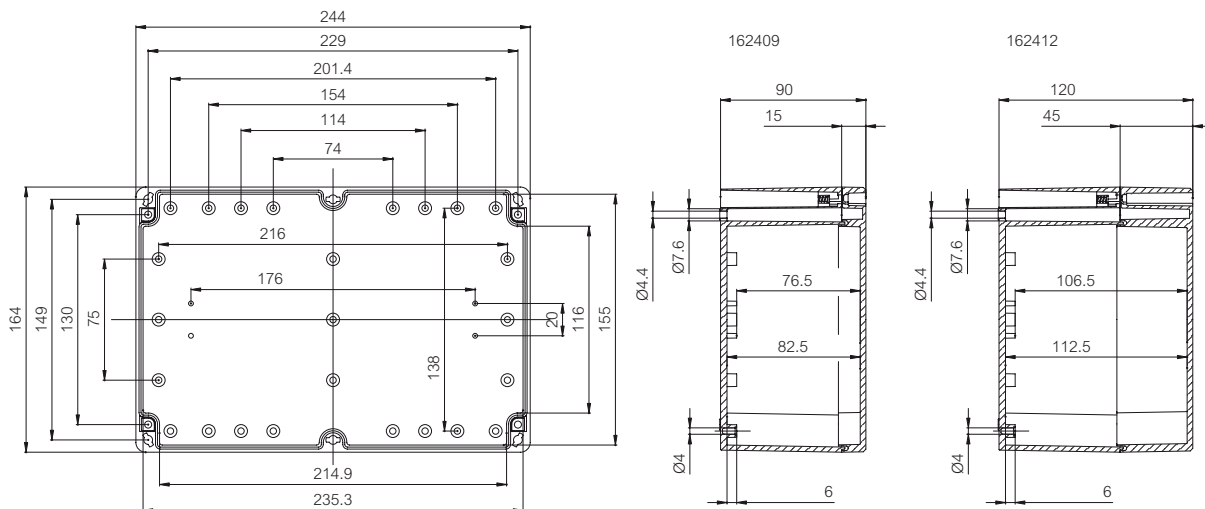

Order symbol: PC 162412
Product nbr: 7032830
Description: Enclosure, PC
Remarks: Grey cover

EAN: 6418074058478
EI. number:
Finland: 3435374
Electric No. 8212002940
Denmark:
Electric No. Sweden: 2536130

Including: Base with screws for mounting plate/DIN-rail, cover with PUR gasket and stainless steel cover screws.

Dimensions:	Length	Width	Height	Rating:
mm:	244	164	120	Ingress Protection (EN 60529): IP66/IP67
inch:	9.6	6.5	4.7	Impact Resistance (EN 62262): IK07/IK08
Materials:				Electrical insulation: Totally insulated
Material:	Polycarbonate			Halogen free (DIN/VDE 0472, Part 815): 1
Base colour:	RAL 7035 -light grey			UV resistance: UL 508
Cover screws material:	Stainless steel			Flammability Rating: UL 746C 5"
Cover colour:	RAL 7035 -light grey			Glow Wire Test (IEC 695-2-1) °C: 960
Gasket material:	Polyurethane			NEMA Class: NEMA 1, 4, 4X, 12, 13
Temperatures:				Certificates:
Temperature °C (short term):	-40 ... 120 °C			SGS Fimko
Temperature °C (continuous):	-40 ... 80 °C			Gost R
Temperature °F (short term):	-40 ... 250 °F			
Temperature °F (continuous):	-40 ... 175 °F			

EURONORD PC/ABS 244x164x90-120