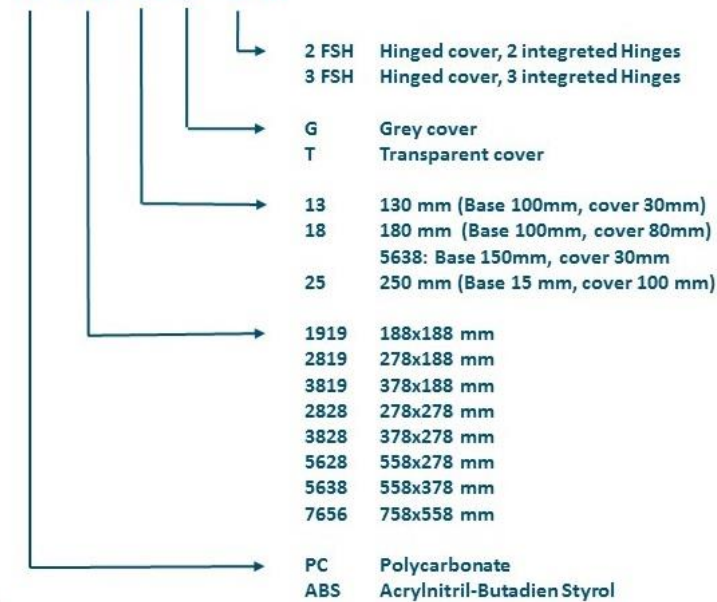

* UL label on request

EK Solid Enclosures

Product Key EK Solid

PC 1919 13 G - 2FSH

EK Solid Enclosures

Accessories

Extensive accessories

- Hinges and wall mounting
- Extension frame, height can be increased by 50 mm
- DIN rail frames
- Mounting plate, electro-galvanized steel, solid and impact-resistant
- Key-Lock set
- Cover screws
- Front plates
- Corner stud set