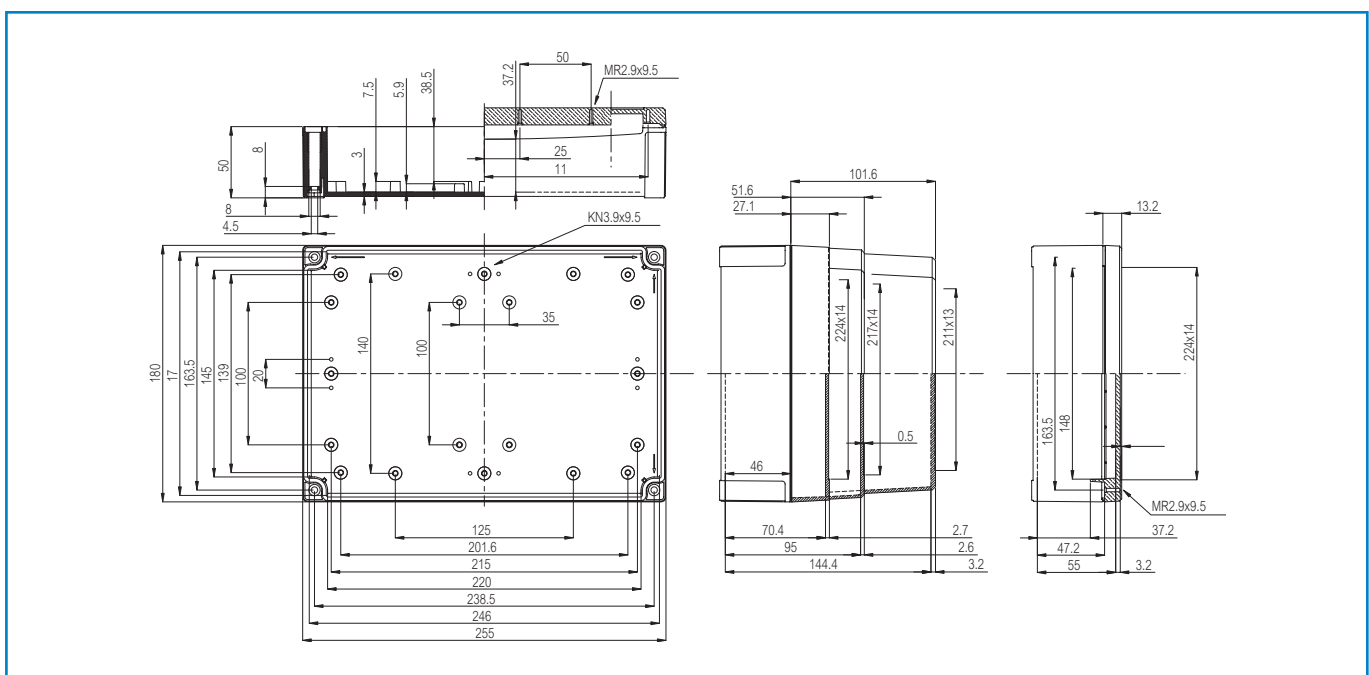

Certificates:

Germanischer Lloyd (GL)
SGS Fimko
Gost R