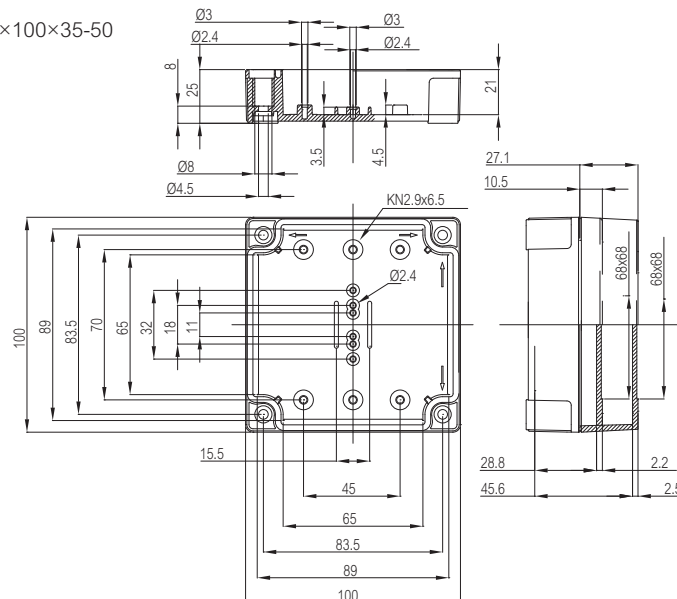

Order symbol: PC 95/35 LT
Product nbr: 6012931
Description: Enclosure, PC
Remarks: Smoked transparent cover

EAN: 6418074054654
EI. number:
Finland: 3421368
Denmark: 8212027695
Sweden: 6012931
Norway:

Including: Base with PUR gasket, screws for mounting plate/DIN-rail and cover with polyamide cover screws.

Dimensions:		Length	Width	Height	Rating:
mm:		100	100	35	Ingress Protection (EN 60529): IP 66/67
inch:		3.9	3.9	1.4	Impact Resistance (EN 62262): IK 08
Materials:					Electrical insulation: Totally insulated
Material:		Polycarbonate			Halogen free (DIN/VDE 0472, Part 815): Yes
Base colour:		RAL 7035			UV resistance: UL 508
Cover colour:		Smoked grey			Flammability Rating (UL 746 C 5): UL 746C 5V
Cover screws material:		Polyamide			Glow Wire Test (IEC 695-2-1) °C: 960
Cover screws colour:		Black			NEMA Class: NEMA 1, 4, 4X, 6, 12, 13
Gasket material:		Polyurethane			
Temperatures:					Certificates:
Short term:		-40 ... 120 °C			Germanischer Lloyd (GL)
Continuous:		-40 ... 80 °C			Det Norske Veritas
Short term:		-40 ... 250 °F			Fimko
Continuous:		-40 ... 175 °F			Europe EN 62208: 2003
Accessories:					Gost R
MIV 95		Mounting plate (Galvanized steel)			
MIN 8		DIN-15 Mounting rail			
B-3		DIN-35 Mounting rail			
FP 22046		Wall fastening lug (4 pcs)			

MNX 100×100×35-50